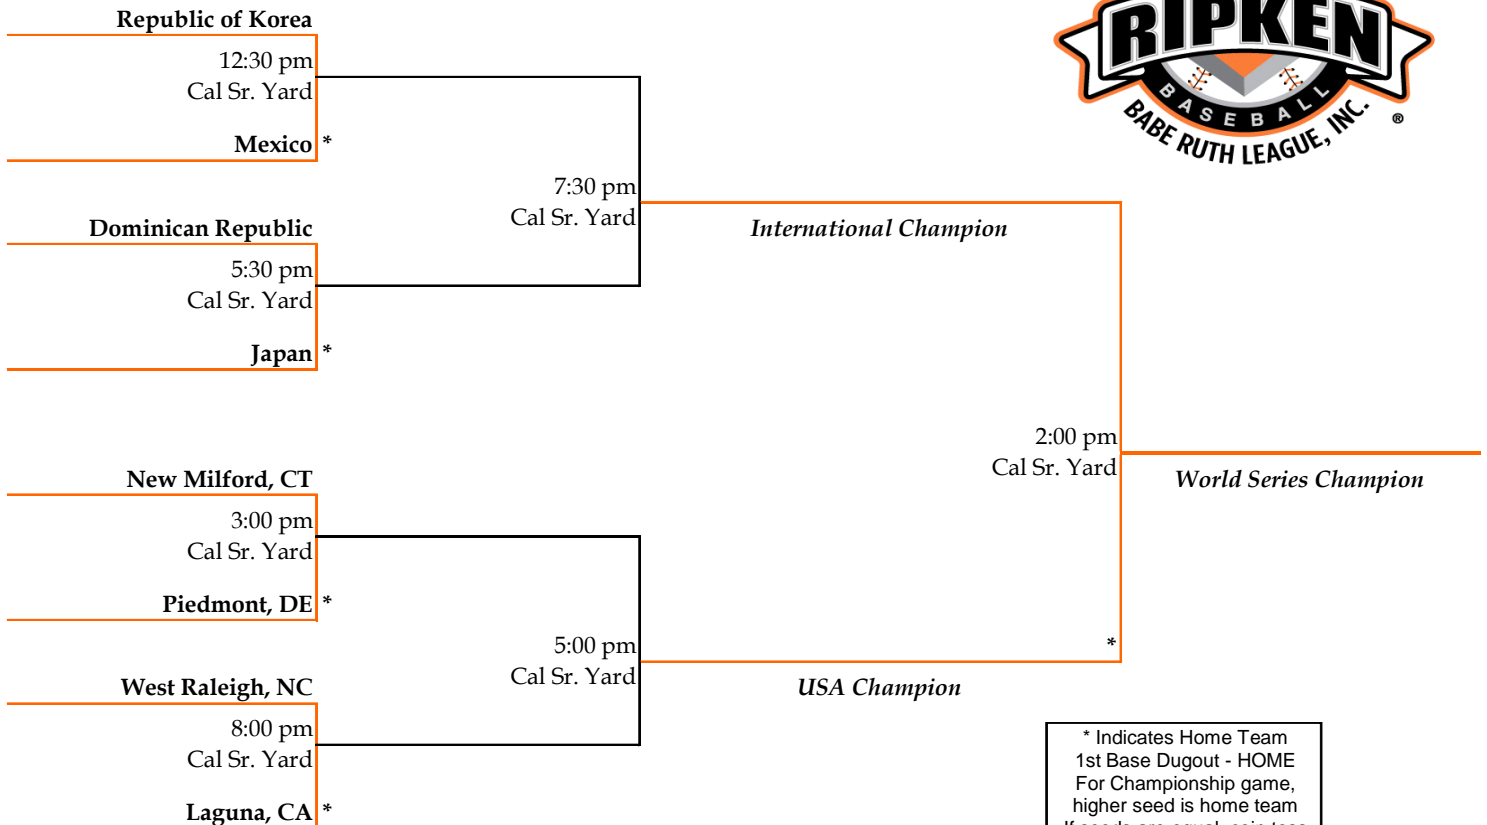

Single Elimination Bracket

Friday
August 16

Saturday
August 17

Sunday
August 18

* Indicates Home Team
1st Base Dugout - HOME
For Championship game,
higher seed is home team
If seeds are equal, coin toss