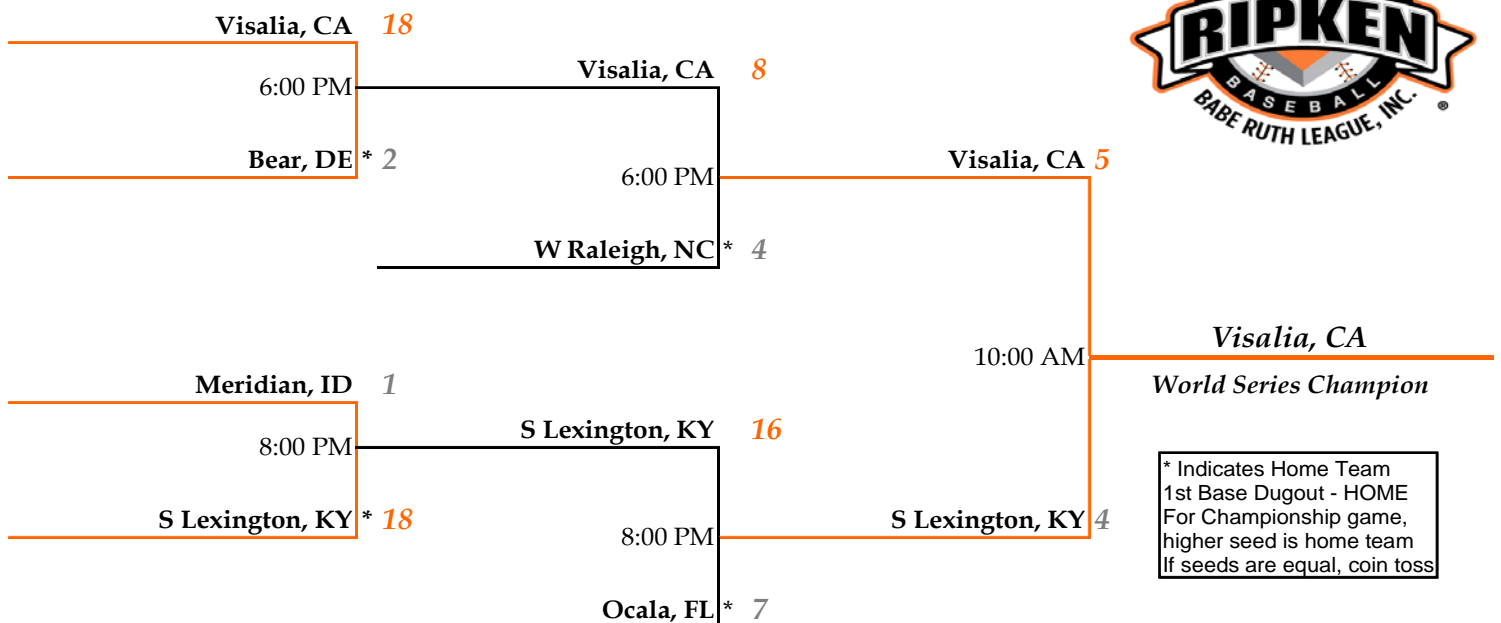

American Division												
	8/10		8/11		8/12		8/13		8/14		TOTAL	
	W	L	W	L	W	L	W	L	W	L	W	L
Bear, DE	1	0	1	0	0	1	0	1			2	2
Bismarck, ND	0	1			1	0	0	1	1	0	2	2
Bryant, AR	0	1	0	1	0	1			0	1	0	4
Meridian, ID			0	1	1	0	1	0	0	1	2	2
Ocala, FL	1	0	1	0			1	0	1	0	4	0

National Division												
	8/10		8/11		8/12		8/13		8/14		TOTAL	
	W	L	W	L	W	L	W	L	W	L	W	L
Newtown, CT	0	1			0	1	1	0	0	1	1	3
South Lexington, KY	1	0	1	0			1	0	0	1	3	1
West Raleigh, NC	1	0	1	0	1	0			1	0	4	0
Visalia, CA			0	1	1	0	0	1	1	0	2	2
Okeehoelee, FL	0	1	0	1	0	1	0	1			0	4

* Indicates Home Team

Single Elimination Bracket

Thursday
August 15

Friday
August 16

Saturday
August 17

* Indicates Home Team
1st Base Dugout - HOME
For Championship game,
higher seed is home team
If seeds are equal, coin toss