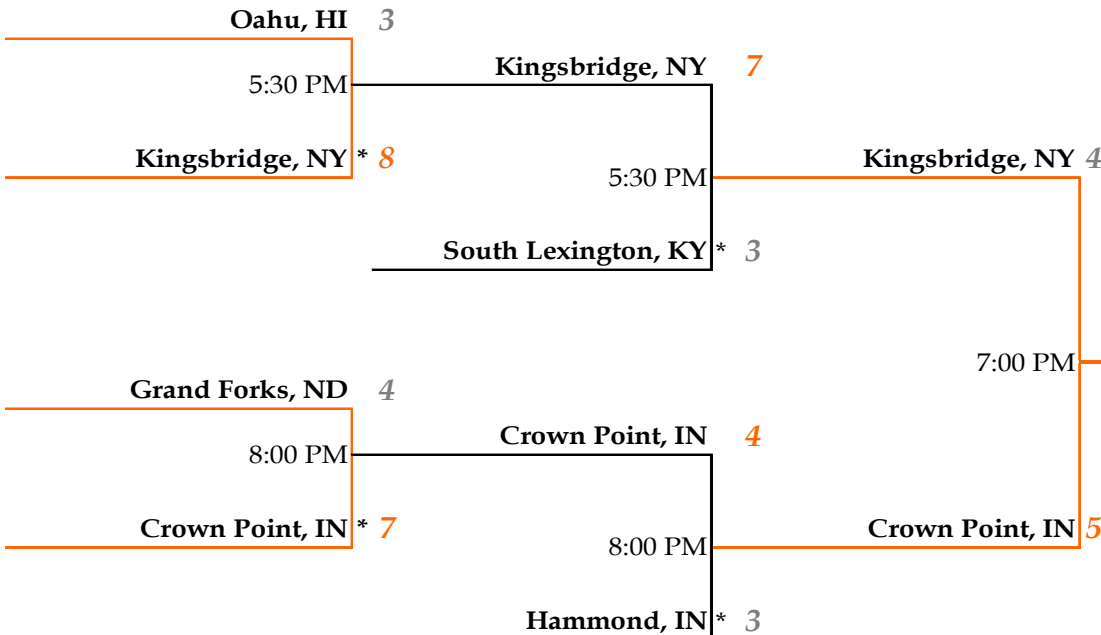

Crown Point, IN 12	Crown Point, IN
11) 8/11 - 5:30pm	Field 5
El Dorado, AR * 0	
Grand Forks, ND 3	Kingsbridge, NY
12) 8/11 - 9:00pm	Field 5
Kingsbridge, NY * 15	
Kingsbridge, NY 9	Kingsbridge, NY
13) 8/12 - 5:30pm	Field 4
E Boise, ID * 4	
Oahu, HI 5	Crown Point, IN
14) 8/12 - 6:00pm	Field 5
Crown Point, IN * 8	
Opp, AL 4	Opp, AL
15) 8/12 - 7:30pm	Field 5
Hammond, IN * 1	
El Dorado, AR 4	El Dorado, AR
16) 8/12 - 8:00pm	Field 4
Quincy, MA * 3	
S Lexington, KY 12	S Lexington, KY
17) 8/13 - 5:30pm	Field 4
Crown Point, IN * 1	
Quincy, MA 9	Quincy, MA
18) 8/13 - 6:00pm	Field 5
Oahu, HI * 7	
Grand Forks, ND 8	Grand Forks, ND
19) 8/13 - 7:30pm	Field 4
Opp, AL * 7	
E Boise, ID 1	Hammond, IN
20) 8/13 - 8:00pm	Field 5
Hammond, IN * 11	

American Division						
	8/9	8/10	8/11	8/12	8/13	TOTAL
	W L	W L	W L	W L	W L	W L
Quincy, MA	0 1	0 1		0 1	1 0	1 3
S Lexington, KY	1 0	1 0	1 0		1 0	4 0
El Dorado, AR	0 1	0 1	0 1	1 0		1 3
Oahu, HI	1 0		0 1	0 1	0 1	1 3
Crown Point, IN		1 0	1 0	1 0	0 1	3 1

National Division						
	8/9	8/10	8/11	8/12	8/13	TOTAL
	W L	W L	W L	W L	W L	W L
Kingsbridge, NY	1 0	0 1	1 0	1 0		3 1
Opp, AL	0 1		0 1	1 0	0 1	1 3
Grand Forks, ND	0 1	1 0	0 1		1 0	2 2
E Boise, ID		0 1	1 0	0 1	0 1	1 3
Hammond, IN	1 0	1 0		0 1	1 0	3 1

* Indicates Home Team

Single Elimination Bracket

**Wednesday
August 14**

**Thursday
August 15**

**Friday
August 16**

Crown Point, IN
World Series Champion

* Indicates Home Team
 3rd Base Dugout - HOME
 For Championship game,
 higher seed is home team
 If seeds are equal, coin toss