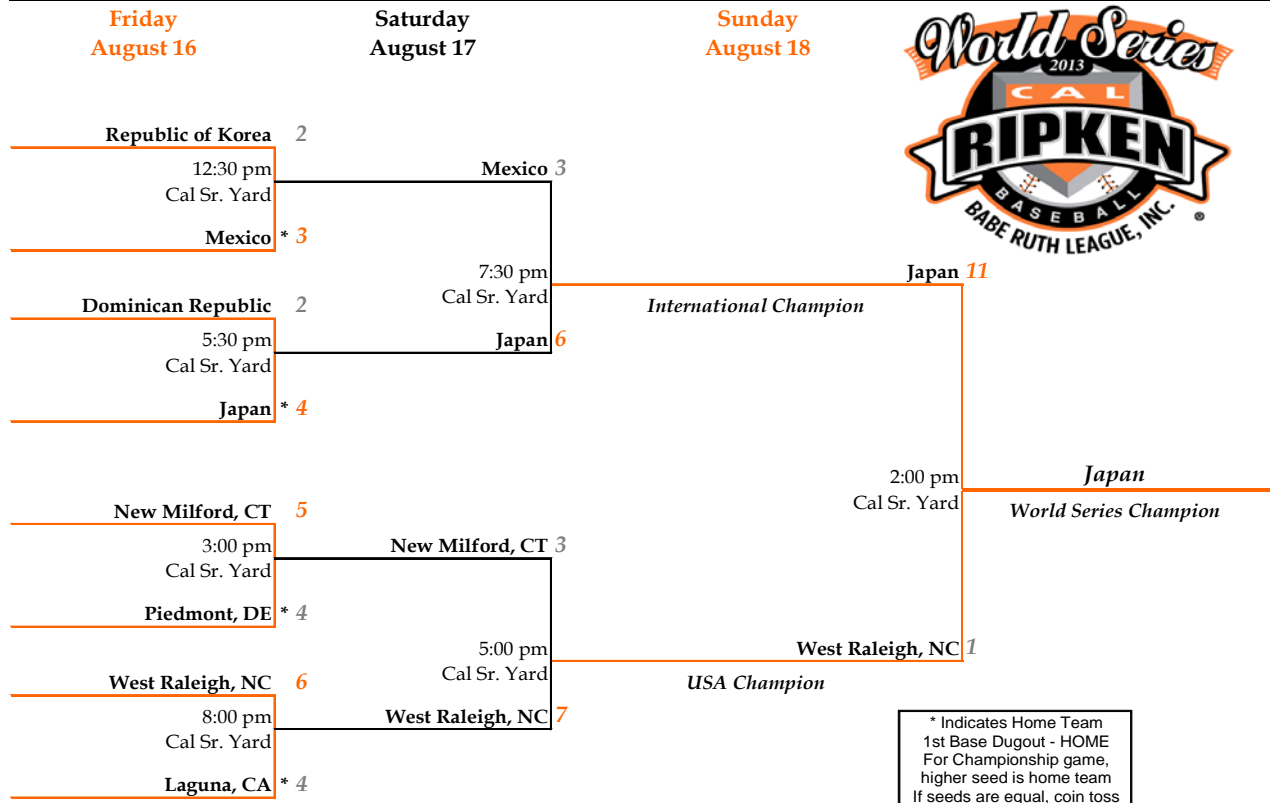

American Division												
	8/10		8/11		8/12		8/13		8/14		Total	
	W	L	W	L	W	L	W	L	W	L	W	L
New Milford, CT	0	1			1	0	1	0	1	0	3	1
Mountain Home, AR	0	1	1	0			1	0	0	1	2	2
Meridian, ID			0	1	0	1	0	1	0	1	0	4
Laguna, CA	1	0	1	0	1	0	0	1			3	1
Charles County, MD	1	0	0	1	0	1			1	0	2	2

National Division												
	8/9 & 10		8/11		8/12		8/13		8/14		Total	
	W	L	W	L	W	L	W	L	W	L	W	L
Piedmont, DE	1	0	1	0			1	0	1	0	4	0
SE Lexington, KY	1	0	0	1	0	1	0	1			1	3
West Raleigh, NC			1	0	1	0	1	0	0	1	3	1
Mineral Area, MO	0	1			0	1	0	1	0	1	0	4
Harford County, MD	0	1	0	1	1	0			1	0	2	2

International Division												
	8/10		8/11		8/12		8/13		8/14		Total	
	W	L	W	L	W	L	W	L	W	L	W	L
Australia	0	1	0	1	0	1	0	1	0	1	0	5
Canada	0	1	0	1	0	1	0	1	1	0	1	4
Dominican Republic	0	1	1	0	0	1	1	0	1	0	3	2
Japan	1	0	1	0	1	0	1	0	0	1	4	1
Mexico	1	0	1	0	1	0	0	1	1	0	4	1
Republic of Korea	1	0	0	1	1	0	1	0	0	1	3	2

* Indicates Home Team

Single Elimination Bracket

* Indicates Home Team
1st Base Dugout - HOME
For Championship game,
higher seed is home team
If seeds are equal, coin toss