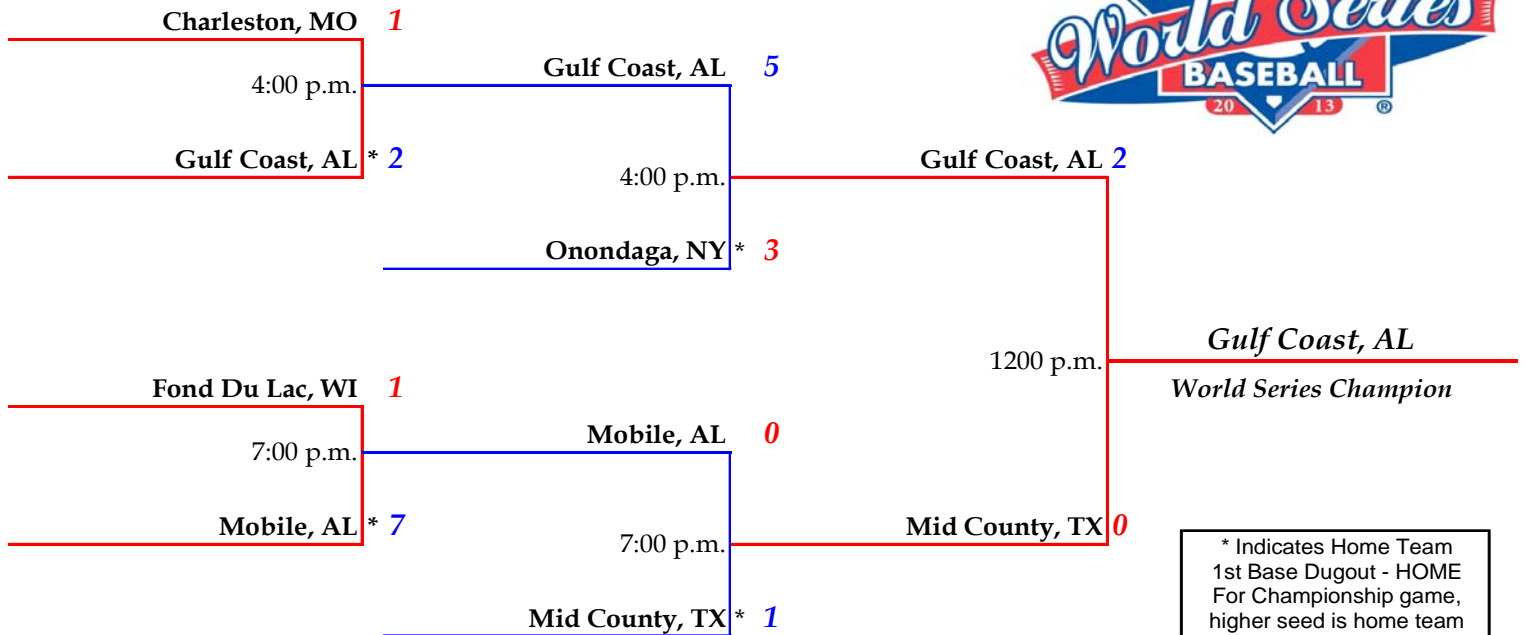

2013 Babe Ruth Baseball 16-18 World Series

Hosted by: Covington County, Alabama

Congratulations to World Series Champions Gulf Coast, Alabama!

Updated 8/23/13 9:16 AM

San Benito, CA	0	Onondaga, NY
Game 1		
8/15 - 9:00 am		
Onondaga, NY*	5	
Fond Du Lac, WI	2	Columbia Basin, WA
Game 2		
8/15 - 12:00 pm		
Columbia Basin, WA*	4	
Mid County, TX	5	Mid County, TX
Game 3		
8/15 - 3:00 pm		
Gulf Coast, AL*	3	
Charleston, MO	12	Charleston, MO
Game 4 - Rain Delay		
8/16 - 9:30 am		
Covington Cty, AL*	8	
Columbia Basin, WA	0	Cape Cod, MA
Game 5		
8/16 - 9:00 am		
Cape Cod, MA*	1	
Onondaga, NY	5	Onondaga, NY
Game 6		
8/16 - 1:30 pm		
Mobile, AL*	0	
Fond Du Lac, WI	0	Gulf Coast, AL
Game 7		
8/16 - 4:00 pm		
Gulf Coast, AL*	1	
Covington Cty, AL	0	San Benito, CA
Game 8		
8/16 - 7:00 pm		
San Benito, CA*	6	
Cape Cod, MA	0	Fond Du Lac, WI
Game 9 - Red Level		
8/18 - 3:00 pm		
Fond Du Lac, WI*	4	
Columbia Basin, WA	1	Mid County, TX
Game 10 - Red Level		
8/18 - 5:30 pm		
Mid County, TX*	2	

American Division												
	8/15		8/16		8/17		8/18		8/19		TOTAL	
	W	L	W	L	W	L	W	L	W	L	W	L
Onondaga, NY	1	0	1	0			1	0	0	1	3	1
Mobile, AL			0	1	0	1	1	0	1	0	2	2
Charleston, MO	1	0			1	0	0	1	0	1	2	2
San Benito, CA	0	1	1	0	0	1	0	1			1	3
Covington County, AL	0	1	0	1	1	0			1	0	2	2

National Division												
	8/15		8/16		8/17		8/18		8/19		TOTAL	
	W	L	W	L	W	L	W	L	W	L	W	L
Cape Cod, MA			1	0	0	1	0	1	0	1	1	3
Fond Du Lac, WI	0	1	0	1	1	0			1	0	2	2
Mid County, TX	1	0			1	0	1	0	0	1	3	1
Columbia Basin, WA	1	0	0	1	0	1	0	1			1	3
Gulf Coast, AL	0	1	1	0			1	0	1	0	3	1

* Indicates Home Team

Single Elimination Bracket

Tuesday
August 20

Wednesday
August 21

Thursday
August 22

* Indicates Home Team
1st Base Dugout - HOME
For Championship game,
higher seed is home team
If seeds are equal, coin toss