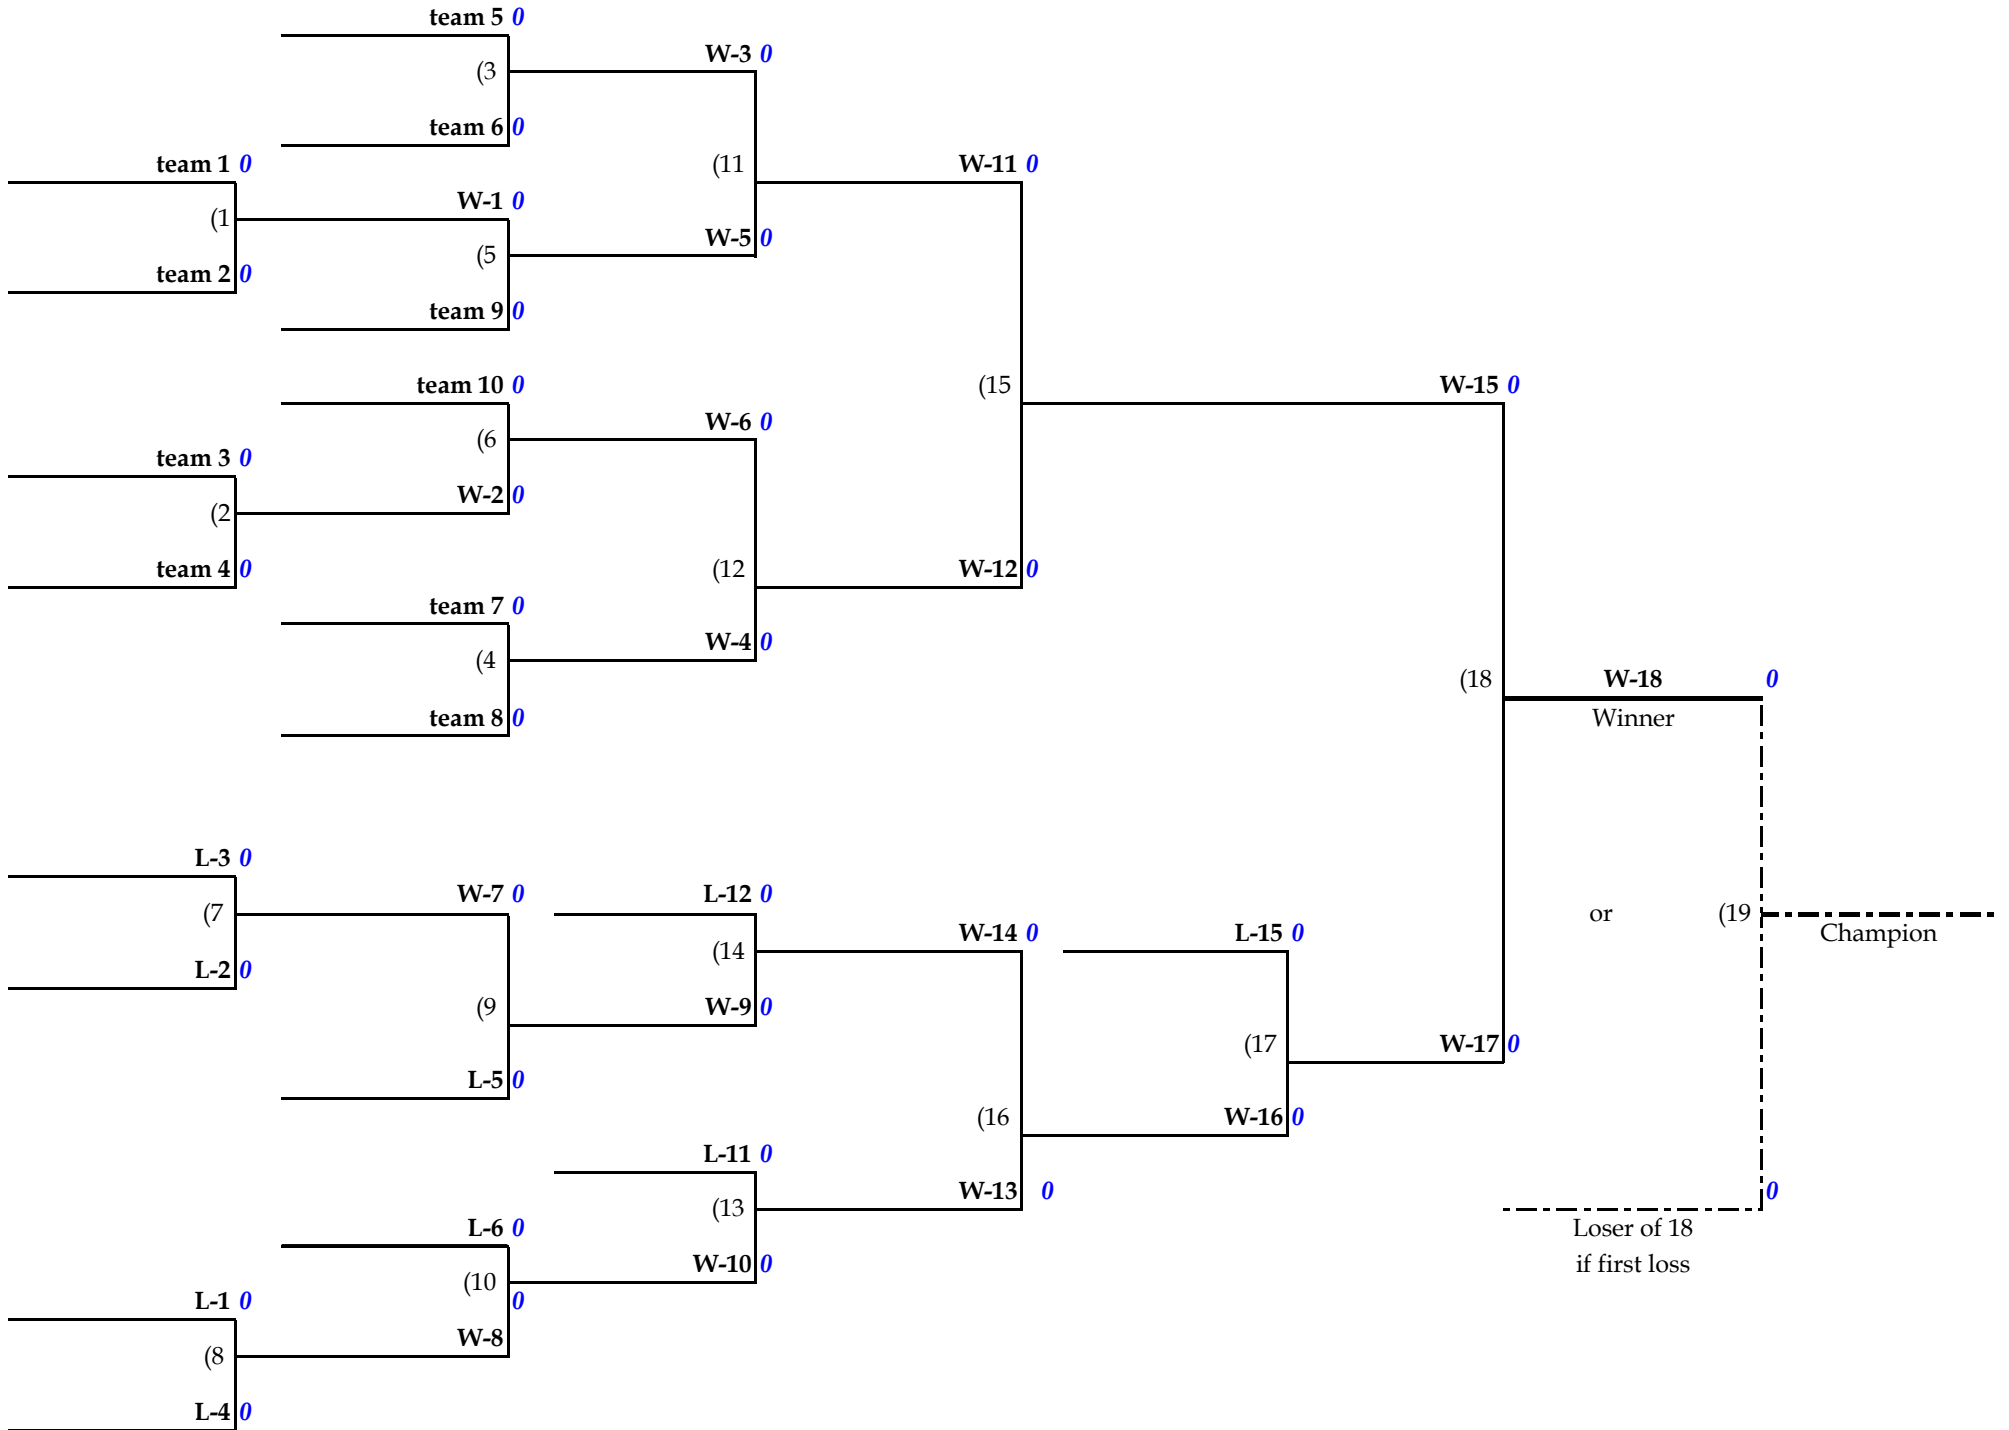

Babe Ruth League, Inc.
3-Team Double Elimination Bracket

Babe Ruth League, Inc.
4-Team Double Elimination Bracket

Babe Ruth League, Inc.
5-Team Double Elimination Bracket

Babe Ruth League, Inc.
6-Team Double Elimination Bracket

Babe Ruth League, Inc.
7-Team Double Elimination Bracket

Babe Ruth League, Inc.
8-Team Double Elimination Bracket

Babe Ruth League, Inc.
9-Team Double Elimination Bracket

Babe Ruth League, Inc.
10-Team Double Elimination Bracket

Babe Ruth League, Inc.
11-Team Double Elimination Bracket

Babe Ruth League, Inc.
12-Team Single Elimination Bracket

Babe Ruth League, Inc.
12-Team Double Elimination Bracket

Babe Ruth League, Inc.
13-Team Double Elimination Bracket

Babe Ruth League, Inc.
14-Team Double Elimination Bracket

Babe Ruth League, Inc.
15-Team Double Elimination Bracket