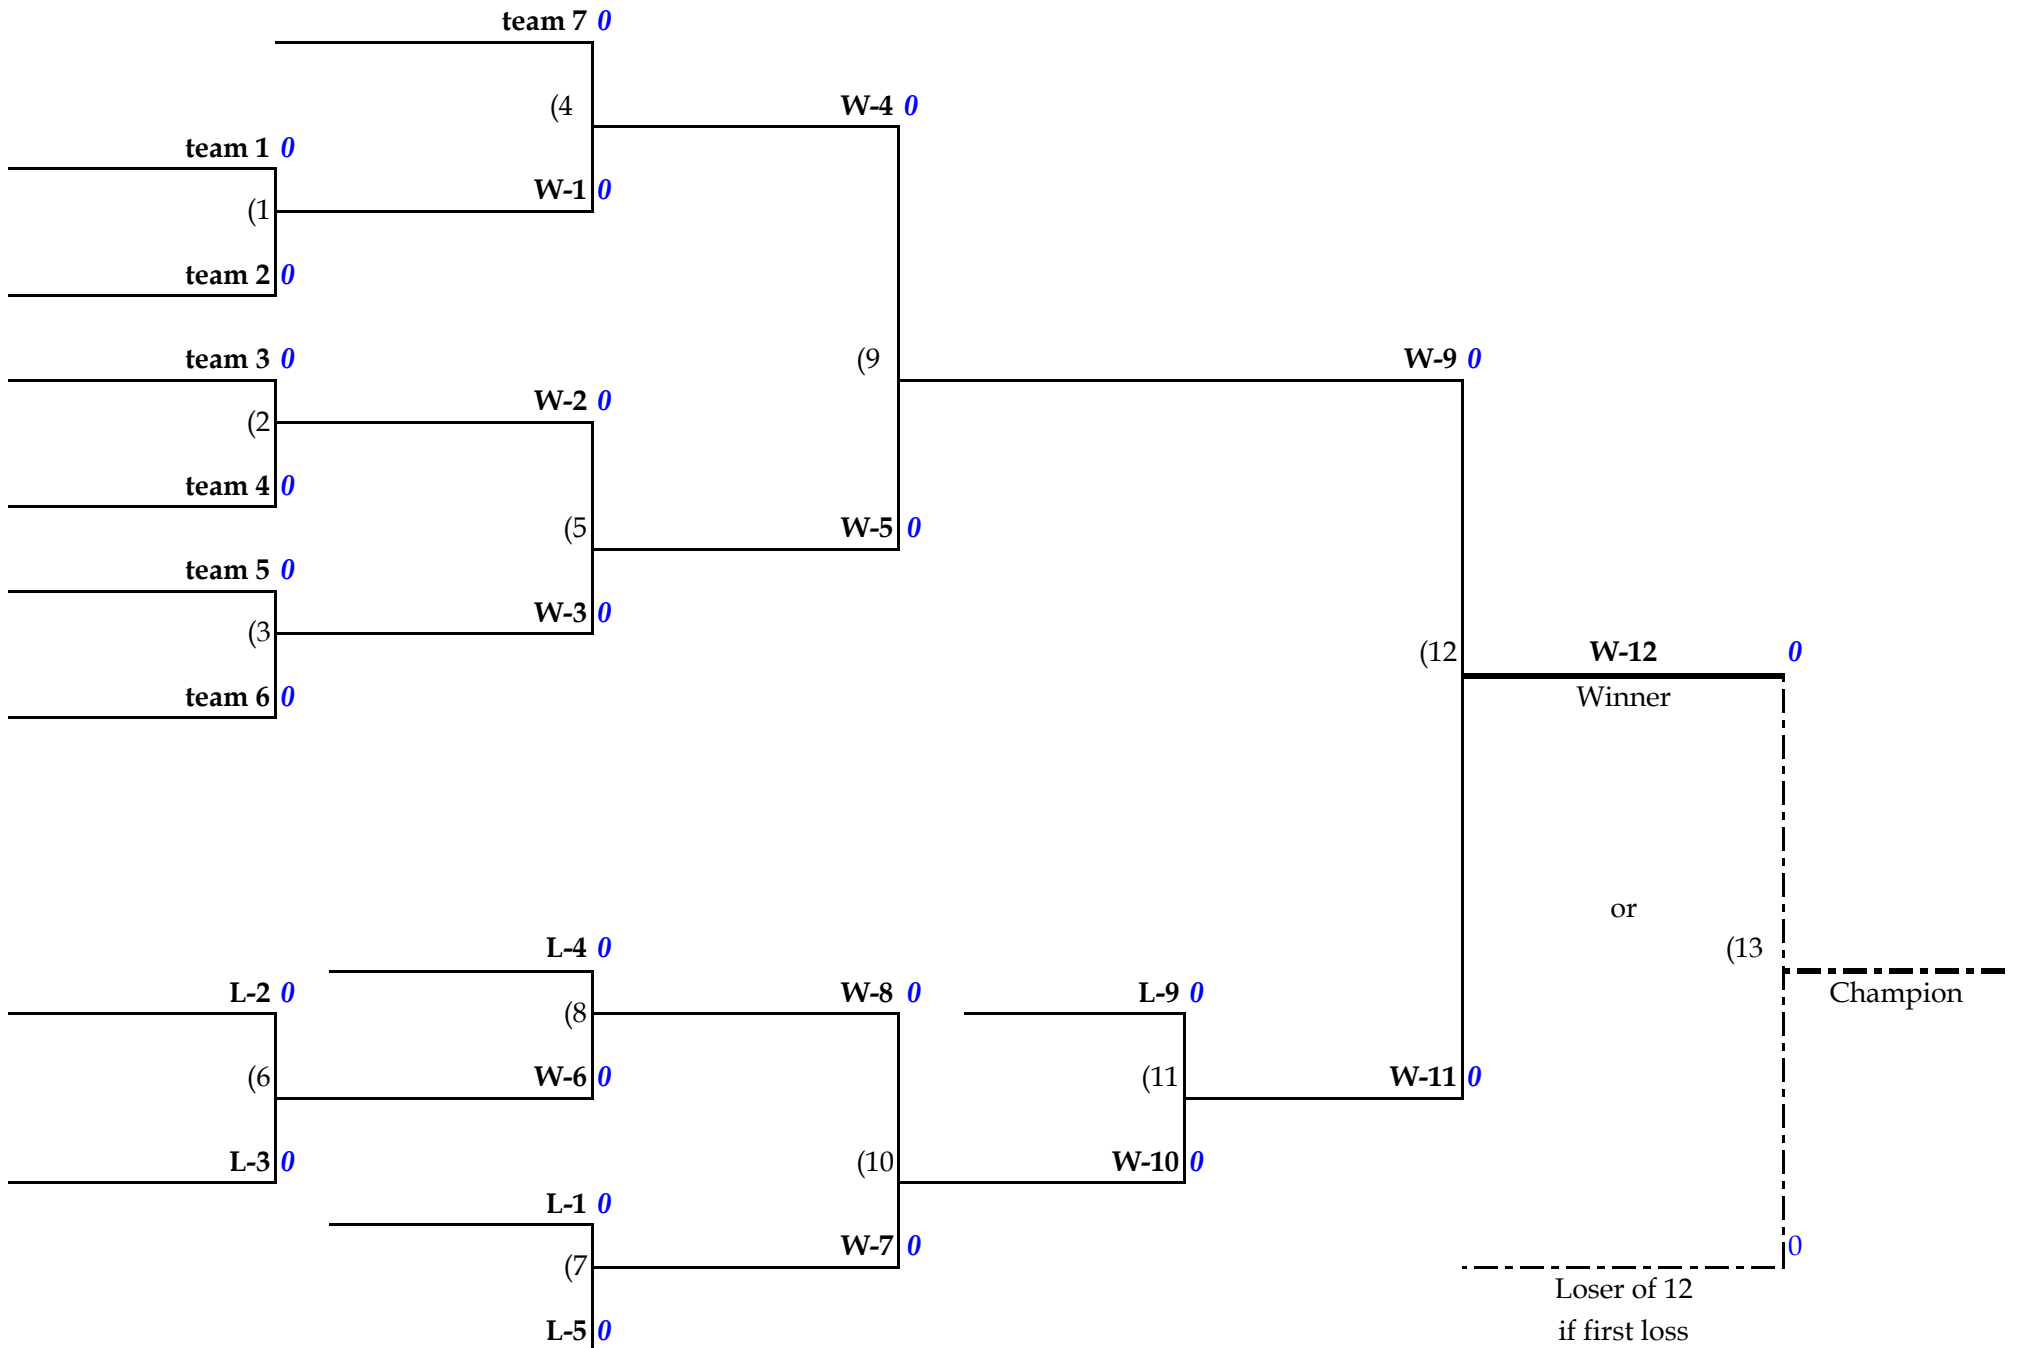

Babe Ruth League, Inc.
3-Team Double Elimination Bracket

Babe Ruth League, Inc.
4-Team Double Elimination Bracket

Babe Ruth League, Inc.
5-Team Double Elimination Bracket

Babe Ruth League, Inc.
6-Team Double Elimination Bracket

Babe Ruth League, Inc.
7-Team Double Elimination Bracket

Babe Ruth League, Inc.
8-Team Double Elimination Bracket

Babe Ruth League, Inc.
9-Team Double Elimination Bracket

Babe Ruth League, Inc.
10-Team Double Elimination Bracket

Babe Ruth League, Inc.
11-Team Double Elimination Bracket

Babe Ruth League, Inc.
12-Team Single Elimination Bracket

Babe Ruth League, Inc.
12-Team Double Elimination Bracket

Babe Ruth League, Inc.
13-Team Double Elimination Bracket

Babe Ruth League, Inc.
14-Team Double Elimination Bracket

Babe Ruth League, Inc.
15-Team Double Elimination Bracket