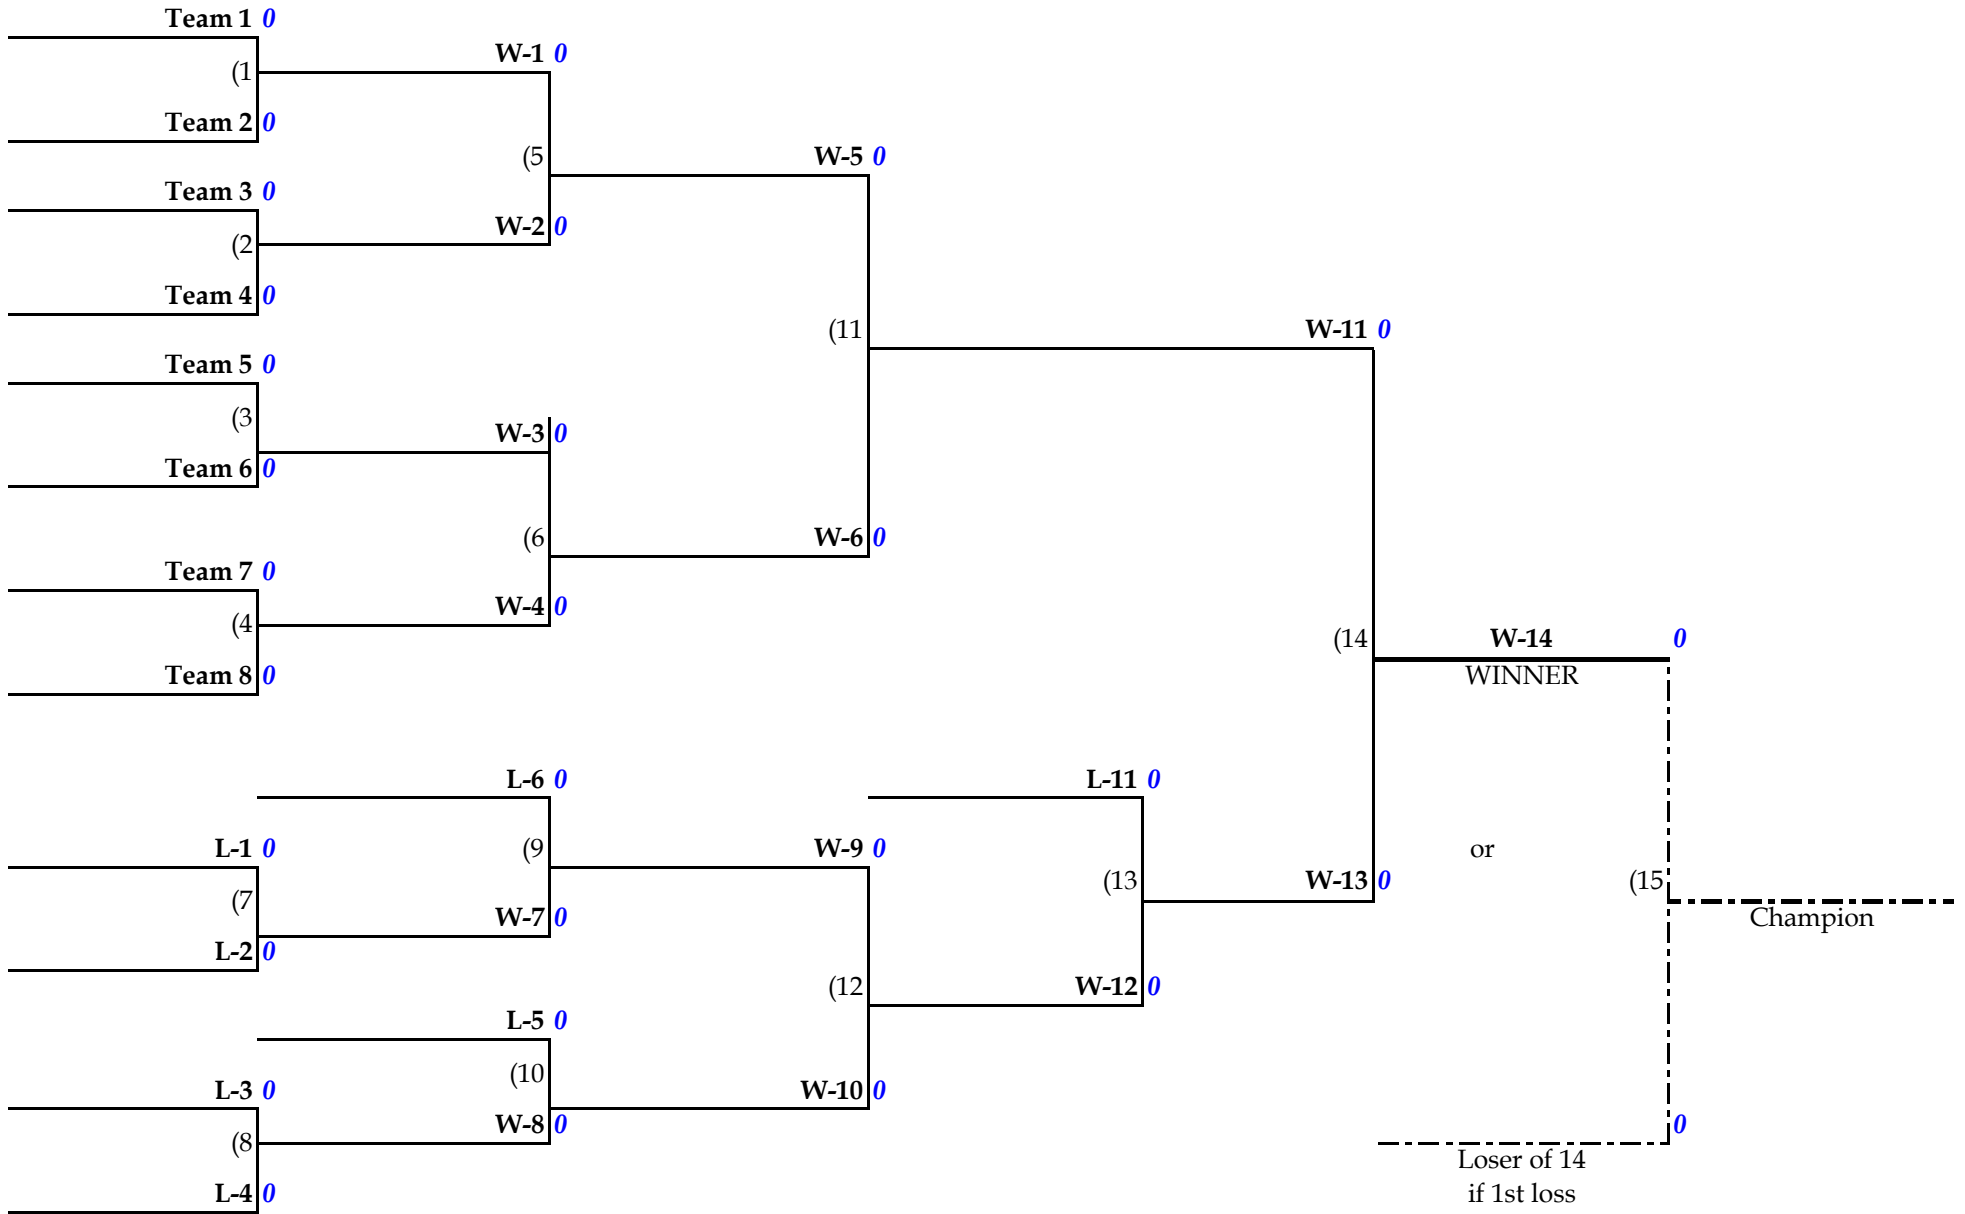

Babe Ruth League, Inc.
3-Team Double Elimination Bracket

Babe Ruth League, Inc.
4-Team Double Elimination Bracket

Babe Ruth League, Inc.
5-Team Double Elimination Bracket

Babe Ruth League, Inc.
6-Team Double Elimination Bracket

Babe Ruth League, Inc.
7-Team Double Elimination Bracket

Babe Ruth League, Inc.
8-Team Double Elimination Bracket

Babe Ruth League, Inc.
9-Team Double Elimination Bracket

Babe Ruth League, Inc.
10-Team Double Elimination Bracket

Babe Ruth League, Inc.
11-Team Double Elimination Bracket

Babe Ruth League, Inc.
12-Team Single Elimination Bracket

Babe Ruth League, Inc.
12-Team Double Elimination Bracket

Babe Ruth League, Inc.
13-Team Double Elimination Bracket

Babe Ruth League, Inc.
14-Team Double Elimination Bracket

Babe Ruth League, Inc.
15-Team Double Elimination Bracket