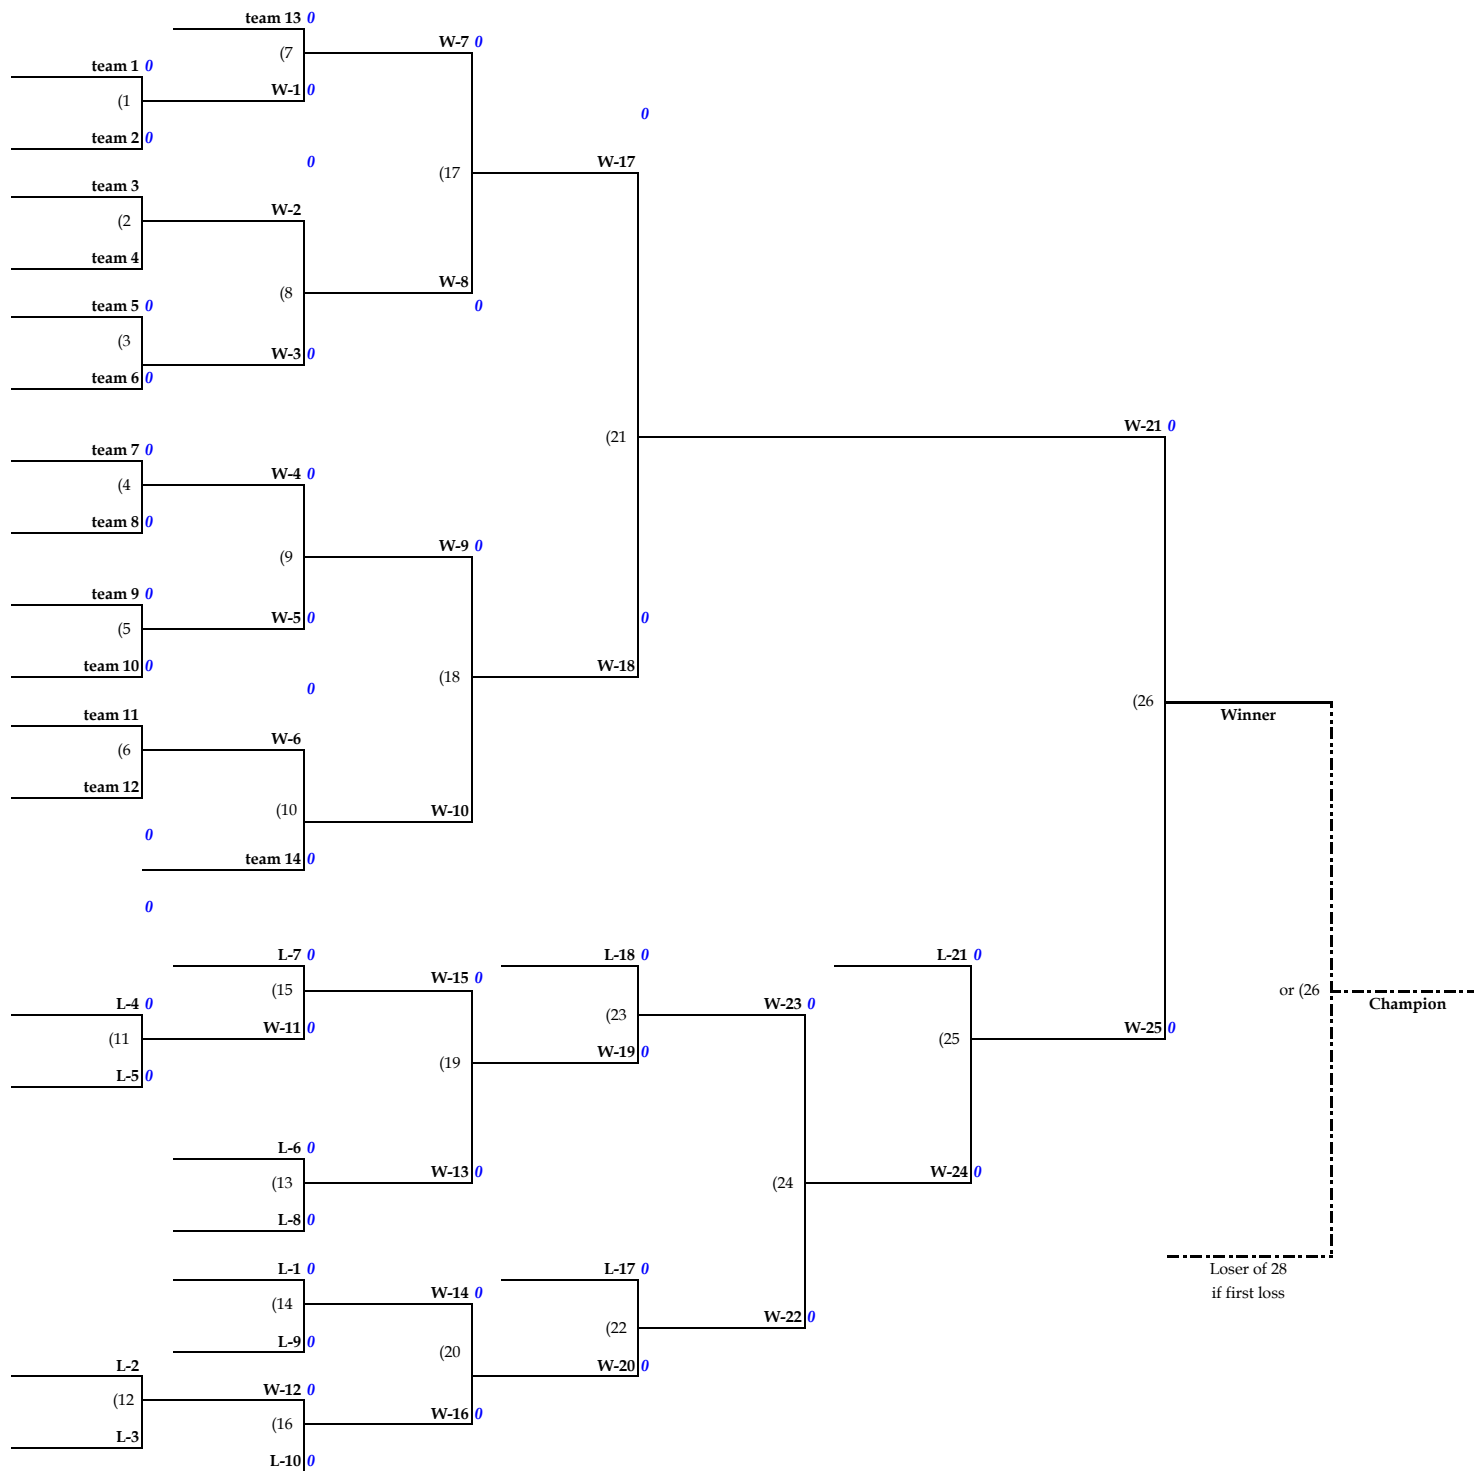

Babe Ruth League, Inc.
3-Team Double Elimination Bracket

Babe Ruth League, Inc.
4-Team Double Elimination Bracket

Babe Ruth League, Inc.
5-Team Double Elimination Bracket

Babe Ruth League, Inc.
6-Team Double Elimination Bracket

Babe Ruth League, Inc.
7-Team Double Elimination Bracket

Babe Ruth League, Inc.
8-Team Double Elimination Bracket

Babe Ruth League, Inc.
9-Team Double Elimination Bracket

Babe Ruth League, Inc.
10-Team Double Elimination Bracket

Babe Ruth League, Inc.
11-Team Double Elimination Bracket

Babe Ruth League, Inc.
12-Team Single Elimination Bracket

Babe Ruth League, Inc.
12-Team Double Elimination Bracket

Babe Ruth League, Inc.
13-Team Double Elimination Bracket

Babe Ruth League, Inc.
14-Team Double Elimination Bracket

Babe Ruth League, Inc.
15-Team Double Elimination Bracket