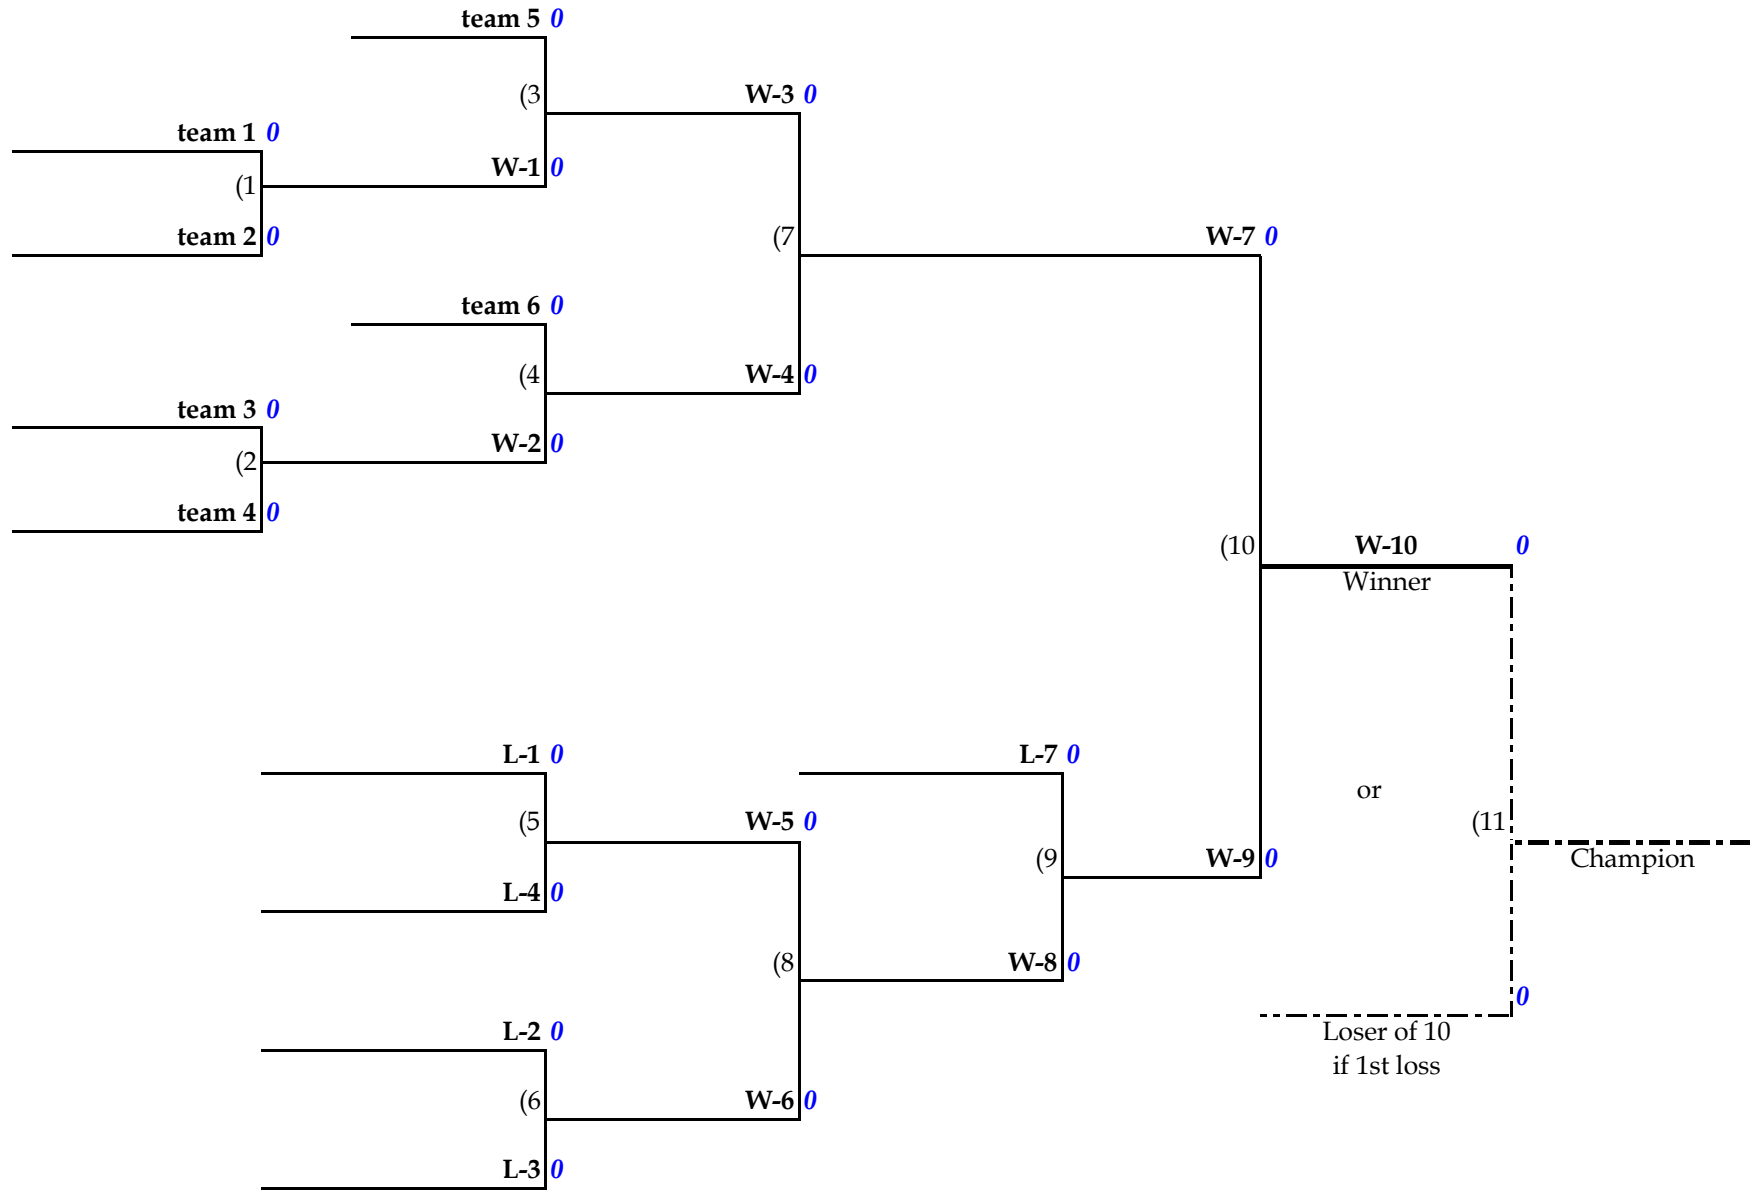

Babe Ruth League, Inc.
3-Team Double Elimination Bracket

Babe Ruth League, Inc.
4-Team Double Elimination Bracket

Babe Ruth League, Inc.
5-Team Double Elimination Bracket

Babe Ruth League, Inc.
6-Team Double Elimination Bracket

Babe Ruth League, Inc.
7-Team Double Elimination Bracket

Babe Ruth League, Inc.
8-Team Double Elimination Bracket

Babe Ruth League, Inc.
9-Team Double Elimination Bracket

Babe Ruth League, Inc.
10-Team Double Elimination Bracket

Babe Ruth League, Inc.
11-Team Double Elimination Bracket

Babe Ruth League, Inc.
12-Team Single Elimination Bracket

Babe Ruth League, Inc.
12-Team Double Elimination Bracket

Babe Ruth League, Inc.
13-Team Double Elimination Bracket

Babe Ruth League, Inc.
14-Team Double Elimination Bracket

Babe Ruth League, Inc.
15-Team Double Elimination Bracket