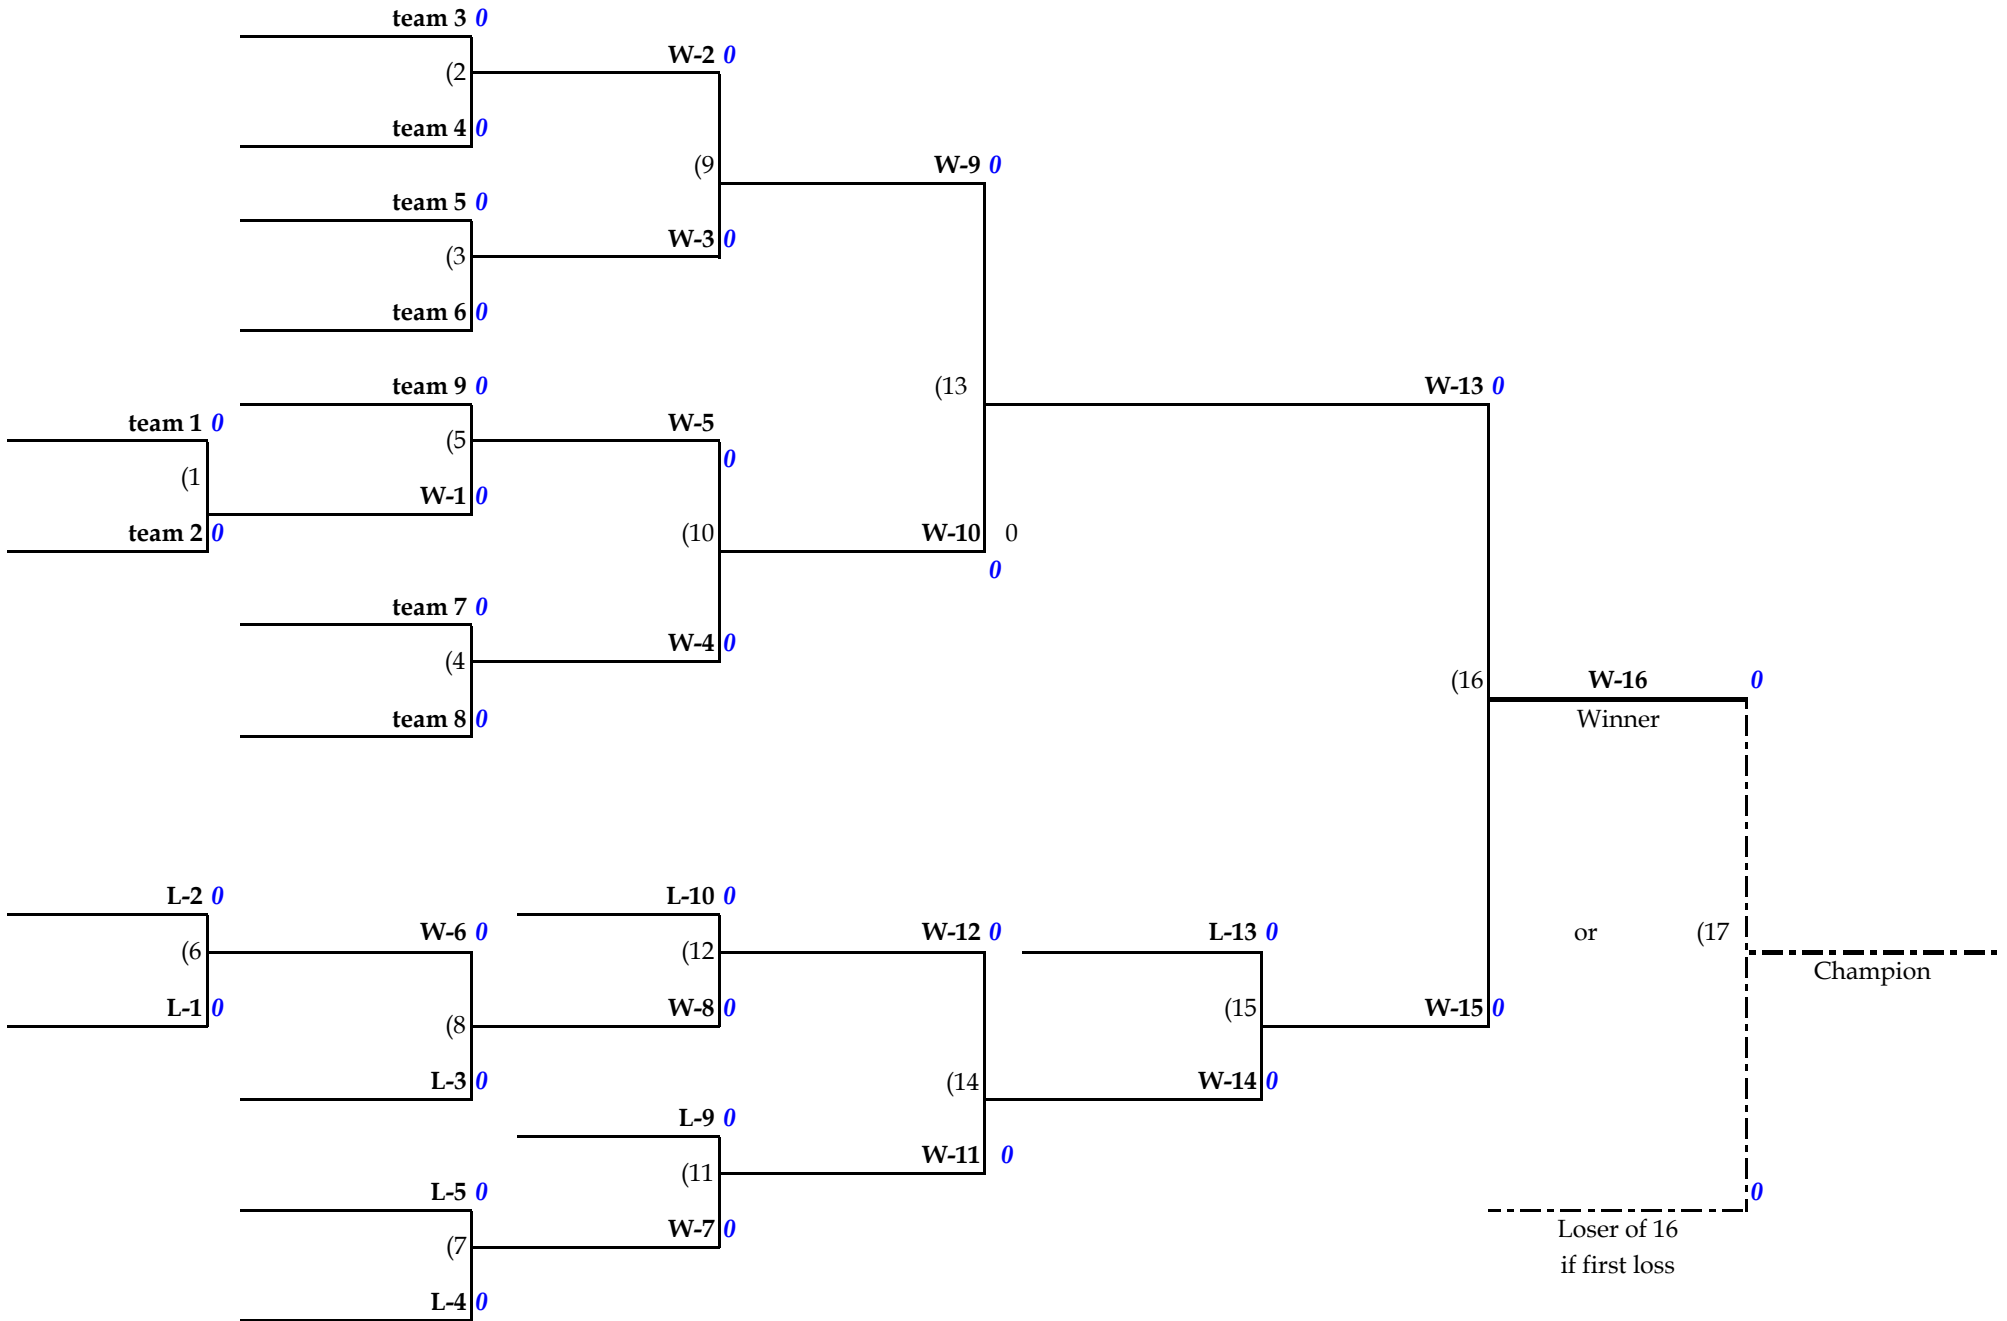

Babe Ruth League, Inc.
3-Team Double Elimination Bracket

Babe Ruth League, Inc.
4-Team Double Elimination Bracket

Babe Ruth League, Inc.
5-Team Double Elimination Bracket

Babe Ruth League, Inc.
6-Team Double Elimination Bracket

Babe Ruth League, Inc.
7-Team Double Elimination Bracket

Babe Ruth League, Inc.
8-Team Double Elimination Bracket

Babe Ruth League, Inc.
9-Team Double Elimination Bracket

Babe Ruth League, Inc.
10-Team Double Elimination Bracket

Babe Ruth League, Inc.
11-Team Double Elimination Bracket

Babe Ruth League, Inc.
12-Team Single Elimination Bracket

Babe Ruth League, Inc.
12-Team Double Elimination Bracket

Babe Ruth League, Inc.
13-Team Double Elimination Bracket

Babe Ruth League, Inc.
14-Team Double Elimination Bracket

Babe Ruth League, Inc.
15-Team Double Elimination Bracket