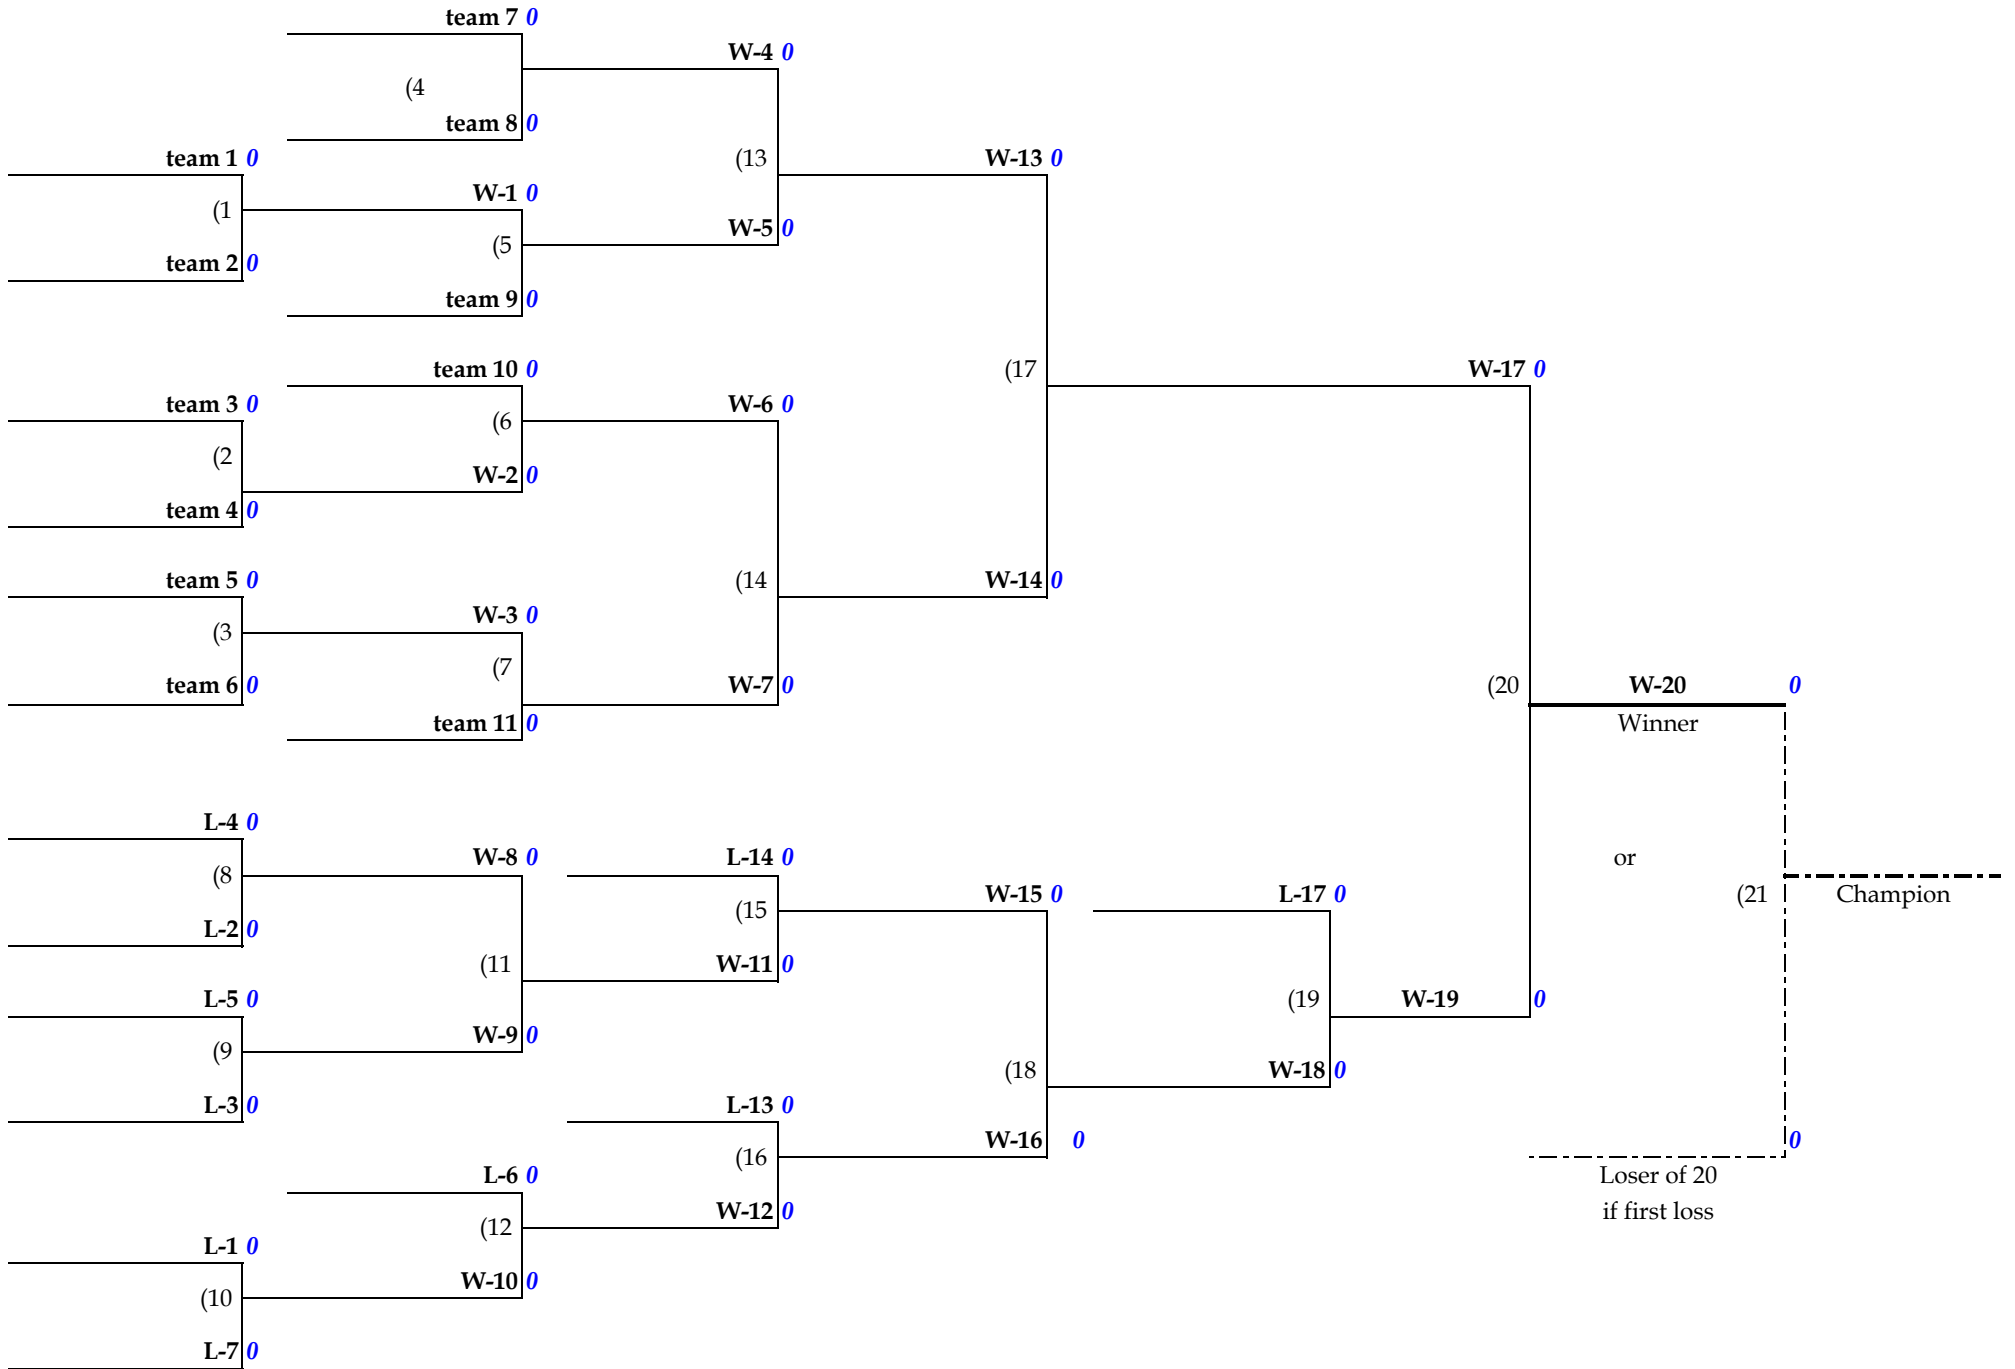

Babe Ruth League, Inc.
3-Team Double Elimination Bracket

Babe Ruth League, Inc.
4-Team Double Elimination Bracket

Babe Ruth League, Inc.
5-Team Double Elimination Bracket

Babe Ruth League, Inc.
6-Team Double Elimination Bracket

Babe Ruth League, Inc.
7-Team Double Elimination Bracket

Babe Ruth League, Inc.
8-Team Double Elimination Bracket

Babe Ruth League, Inc.
9-Team Double Elimination Bracket

Babe Ruth League, Inc.
10-Team Double Elimination Bracket

Babe Ruth League, Inc.
11-Team Double Elimination Bracket

Babe Ruth League, Inc.
12-Team Single Elimination Bracket

Babe Ruth League, Inc.
12-Team Double Elimination Bracket

Babe Ruth League, Inc.
13-Team Double Elimination Bracket

Babe Ruth League, Inc.
14-Team Double Elimination Bracket

Babe Ruth League, Inc.
15-Team Double Elimination Bracket