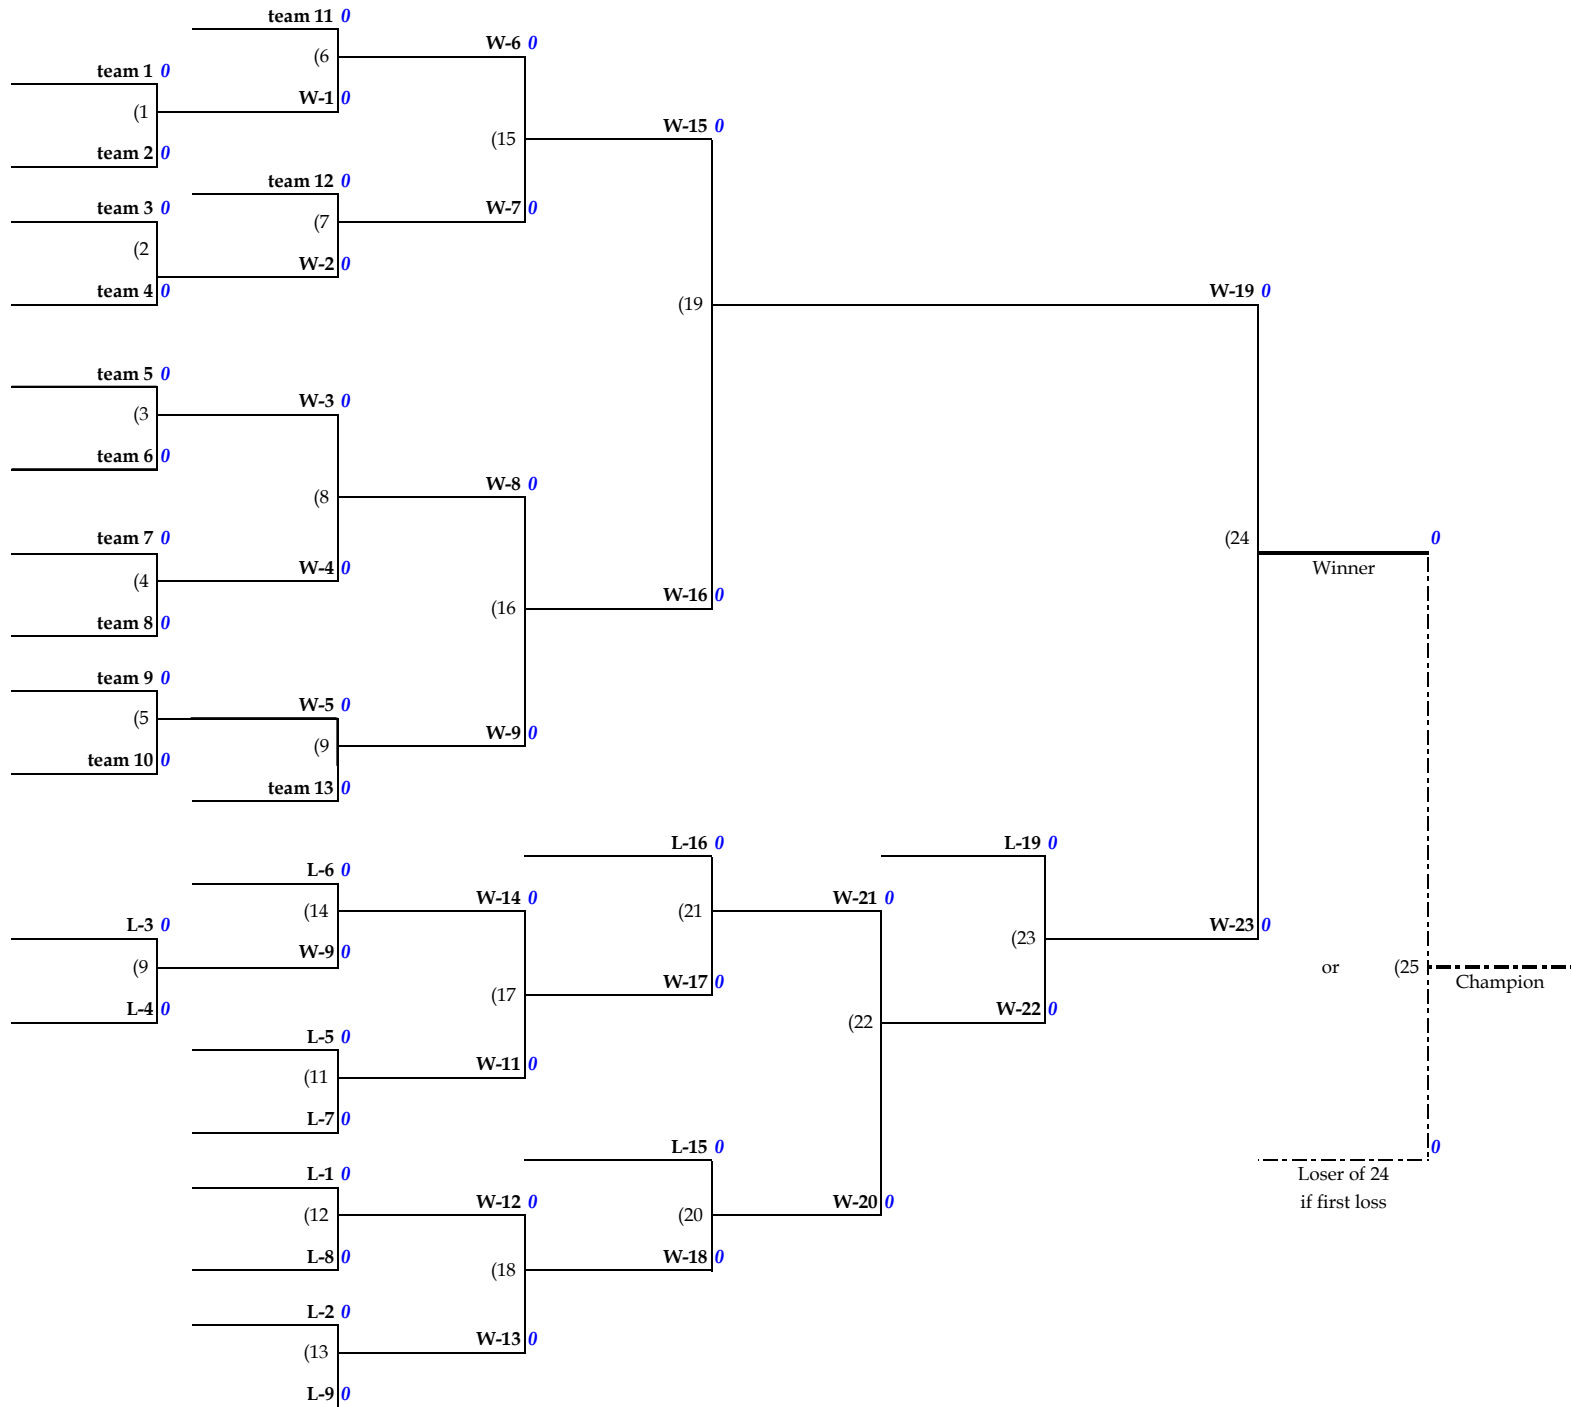

Babe Ruth League, Inc.
3-Team Double Elimination Bracket

Babe Ruth League, Inc.
4-Team Double Elimination Bracket

Babe Ruth League, Inc.
5-Team Double Elimination Bracket

Babe Ruth League, Inc.
6-Team Double Elimination Bracket

Babe Ruth League, Inc.
7-Team Double Elimination Bracket

Babe Ruth League, Inc.
8-Team Double Elimination Bracket

Babe Ruth League, Inc.
9-Team Double Elimination Bracket

Babe Ruth League, Inc.
10-Team Double Elimination Bracket

Babe Ruth League, Inc.
11-Team Double Elimination Bracket

Babe Ruth League, Inc.
12-Team Single Elimination Bracket

Babe Ruth League, Inc.
12-Team Double Elimination Bracket

Babe Ruth League, Inc.
13-Team Double Elimination Bracket

Babe Ruth League, Inc.
14-Team Double Elimination Bracket

Babe Ruth League, Inc.
15-Team Double Elimination Bracket