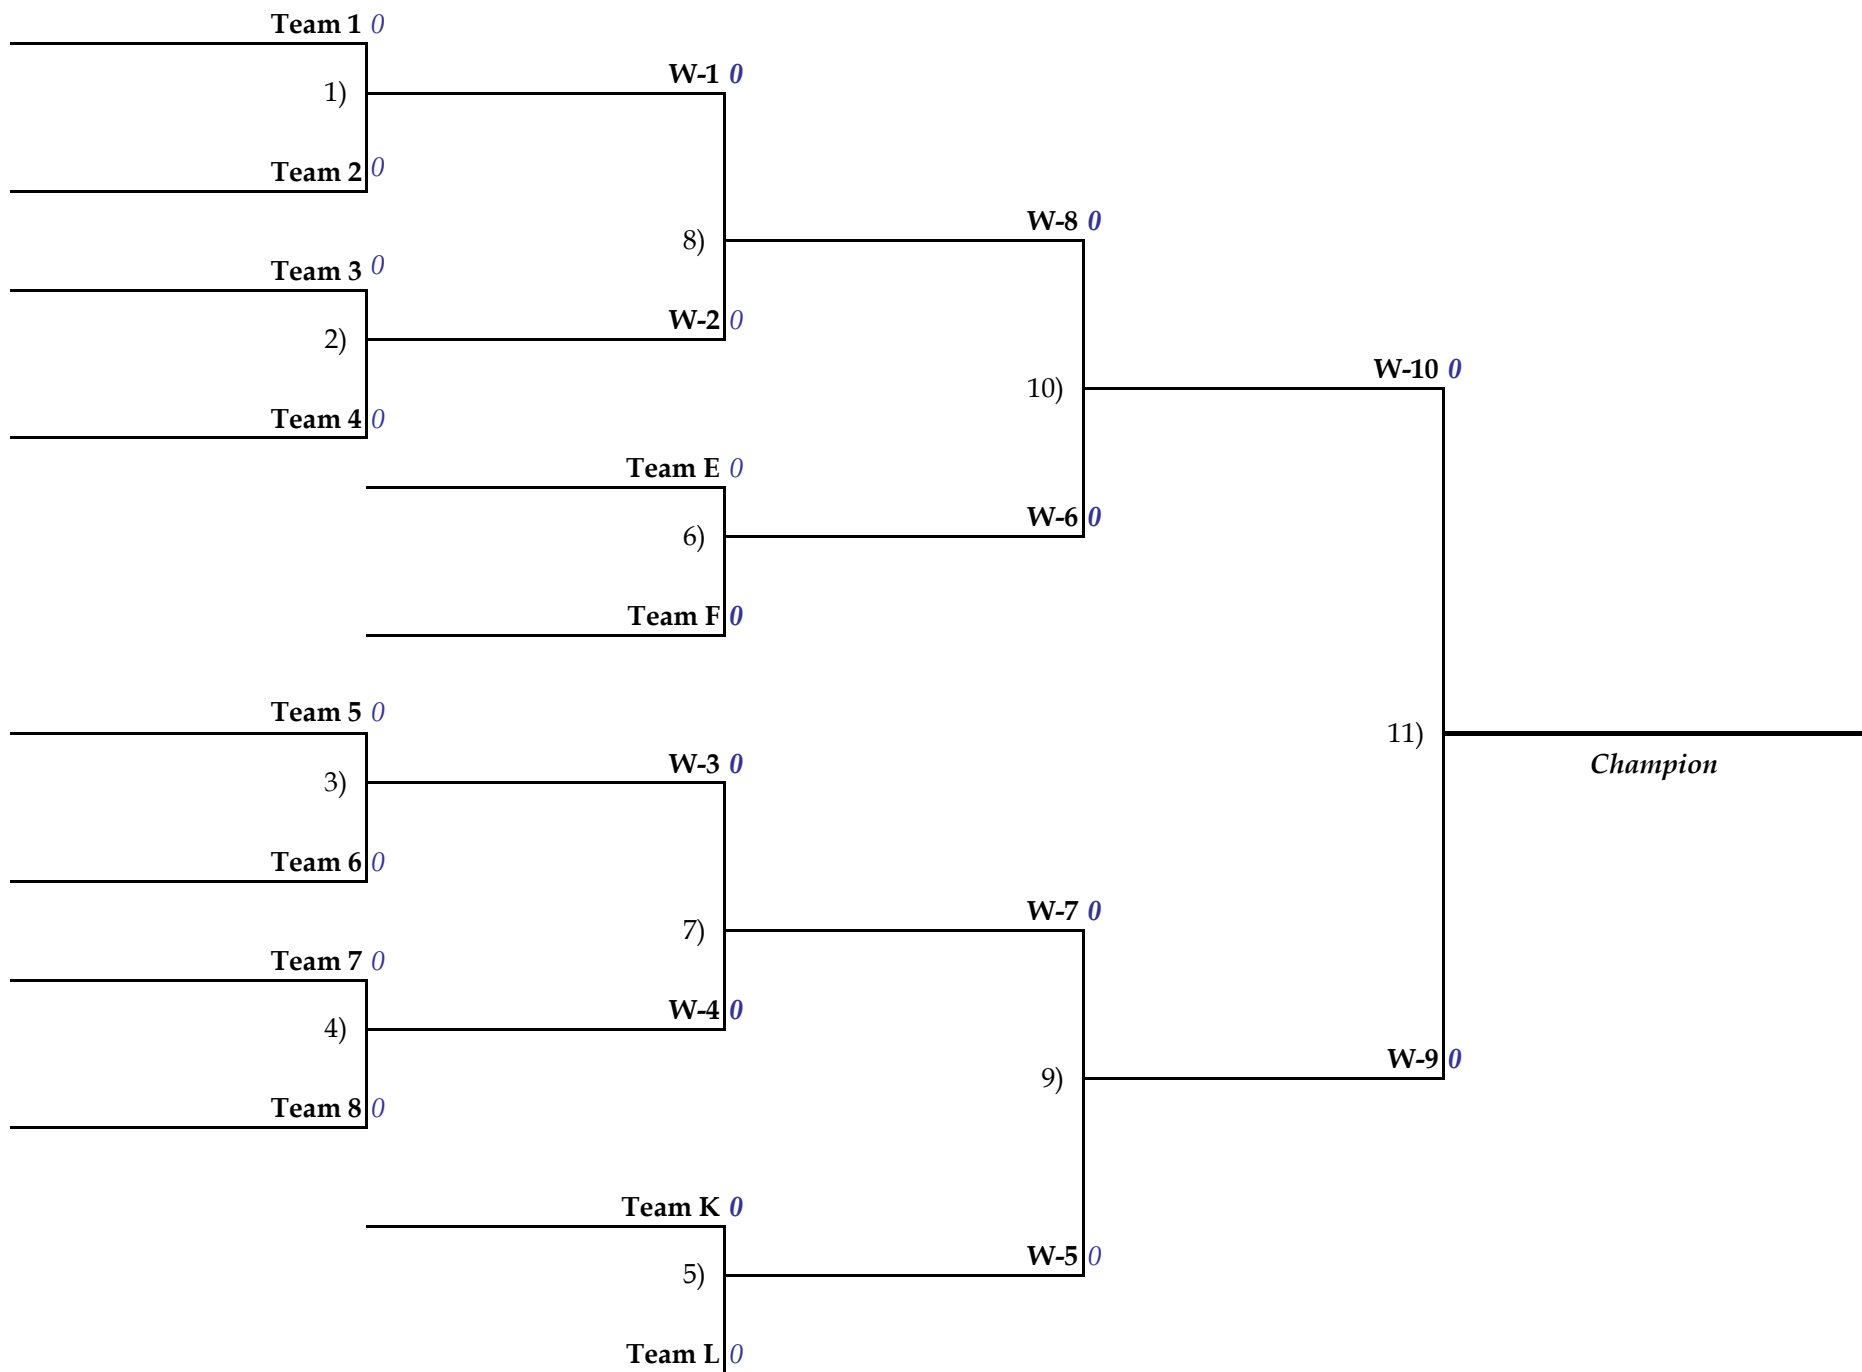

Babe Ruth League, Inc.
3-Team Double Elimination Bracket

Babe Ruth League, Inc.
4-Team Double Elimination Bracket

Babe Ruth League, Inc.
5-Team Double Elimination Bracket

Babe Ruth League, Inc.
6-Team Double Elimination Bracket

Babe Ruth League, Inc.
7-Team Double Elimination Bracket

Babe Ruth League, Inc.
8-Team Double Elimination Bracket

Babe Ruth League, Inc.
9-Team Double Elimination Bracket

Babe Ruth League, Inc.
10-Team Double Elimination Bracket

Babe Ruth League, Inc.
11-Team Double Elimination Bracket

Babe Ruth League, Inc.
12-Team Single Elimination Bracket

Babe Ruth League, Inc.
12-Team Double Elimination Bracket

Babe Ruth League, Inc.
13-Team Double Elimination Bracket

Babe Ruth League, Inc.
14-Team Double Elimination Bracket

Babe Ruth League, Inc.
15-Team Double Elimination Bracket