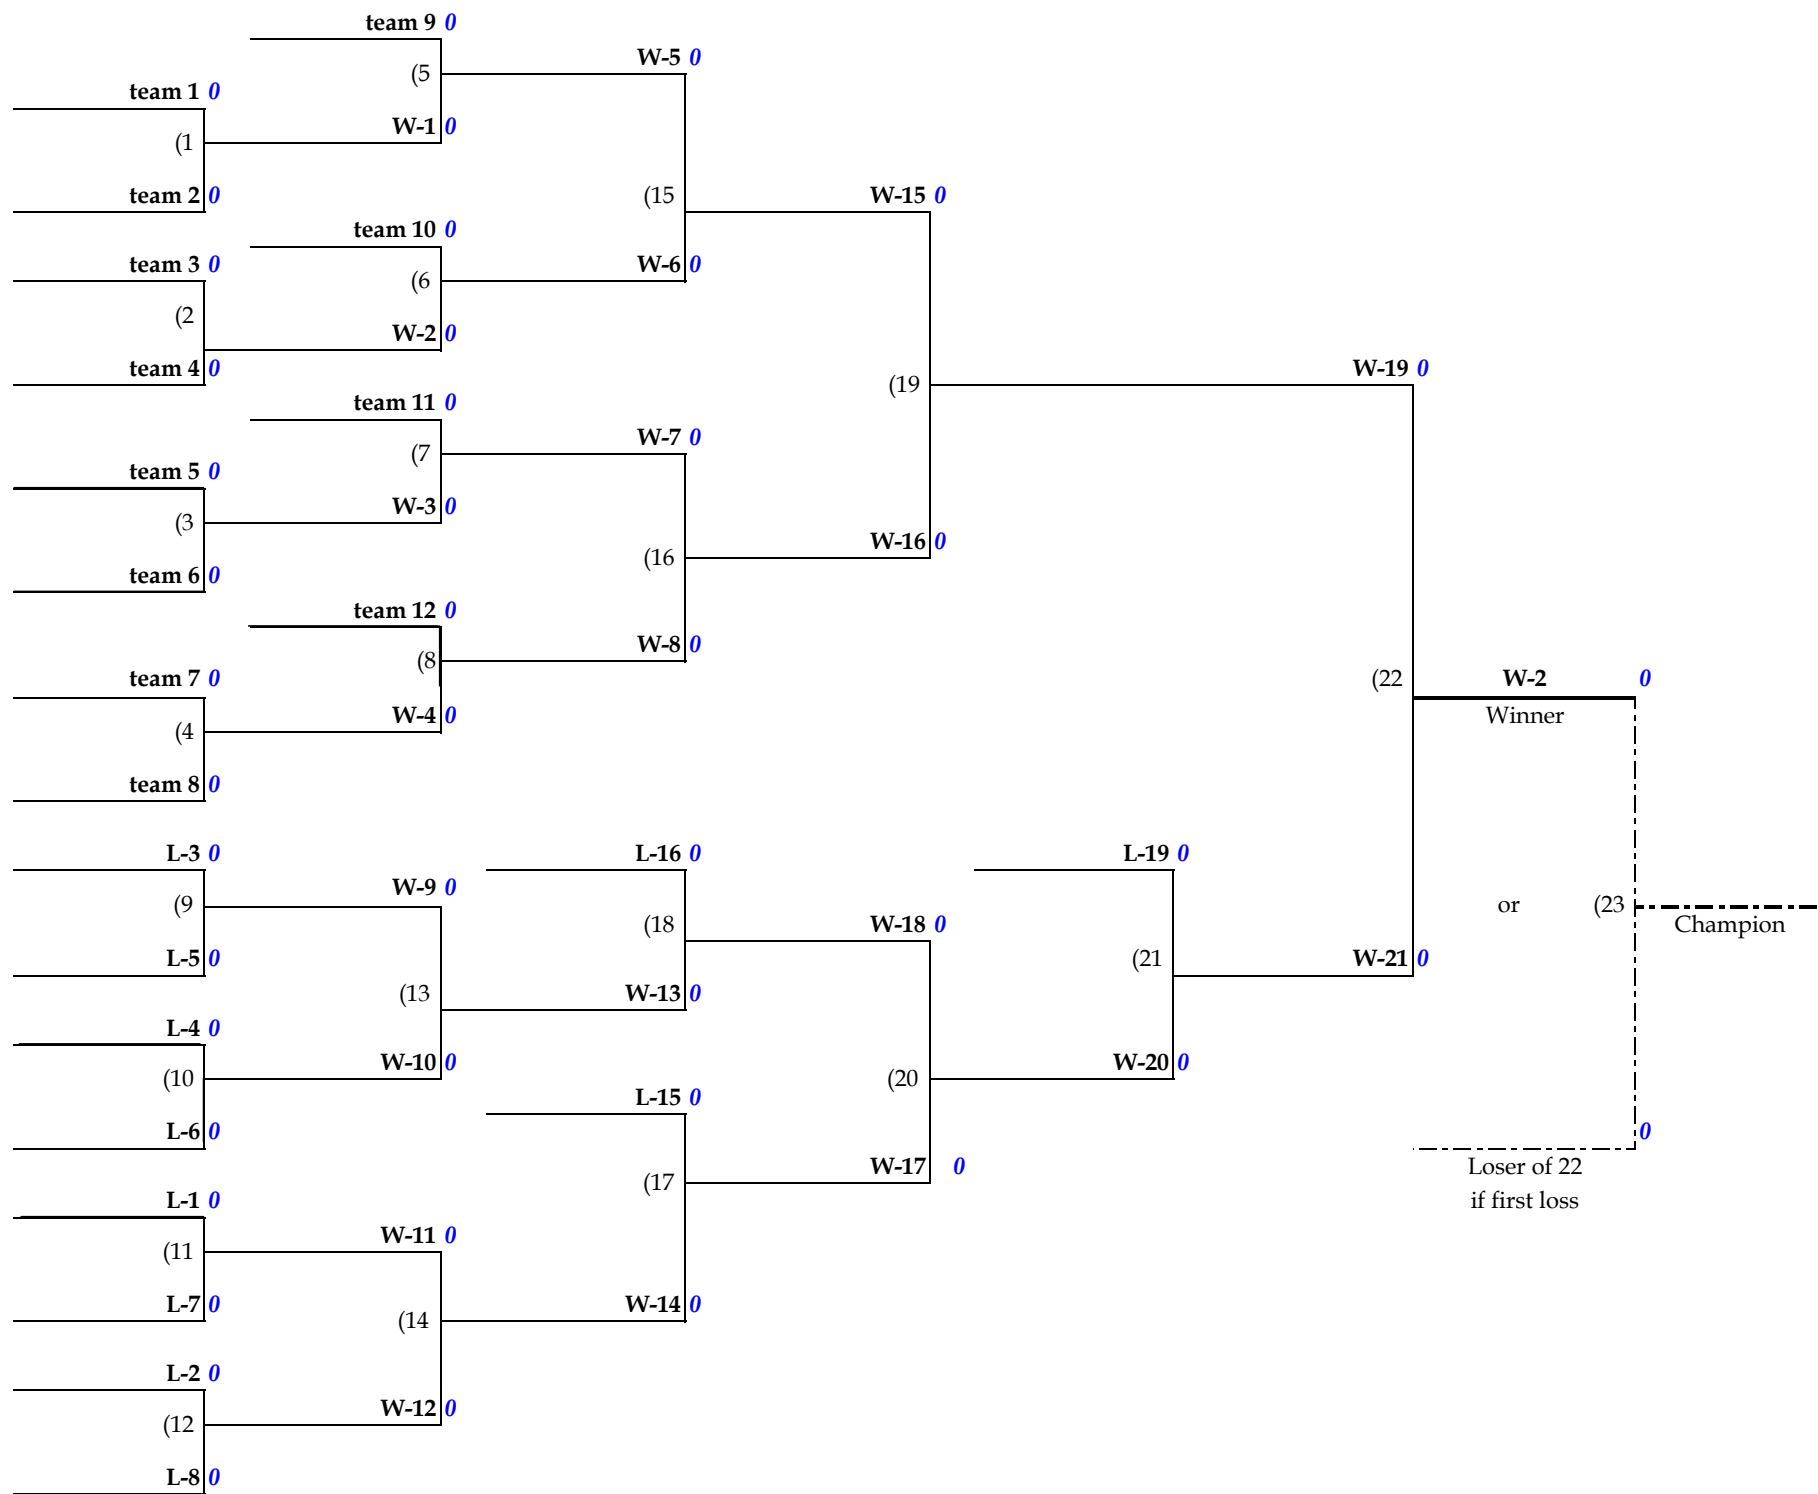

Babe Ruth League, Inc.
3-Team Double Elimination Bracket

Babe Ruth League, Inc.
4-Team Double Elimination Bracket

Babe Ruth League, Inc.
5-Team Double Elimination Bracket

Babe Ruth League, Inc.
6-Team Double Elimination Bracket

Babe Ruth League, Inc.
7-Team Double Elimination Bracket

Babe Ruth League, Inc.
8-Team Double Elimination Bracket

Babe Ruth League, Inc.
9-Team Double Elimination Bracket

Babe Ruth League, Inc.
10-Team Double Elimination Bracket

Babe Ruth League, Inc.
11-Team Double Elimination Bracket

Babe Ruth League, Inc.
12-Team Single Elimination Bracket

Babe Ruth League, Inc.
12-Team Double Elimination Bracket

Babe Ruth League, Inc.
13-Team Double Elimination Bracket

Babe Ruth League, Inc.
14-Team Double Elimination Bracket

Babe Ruth League, Inc.
15-Team Double Elimination Bracket