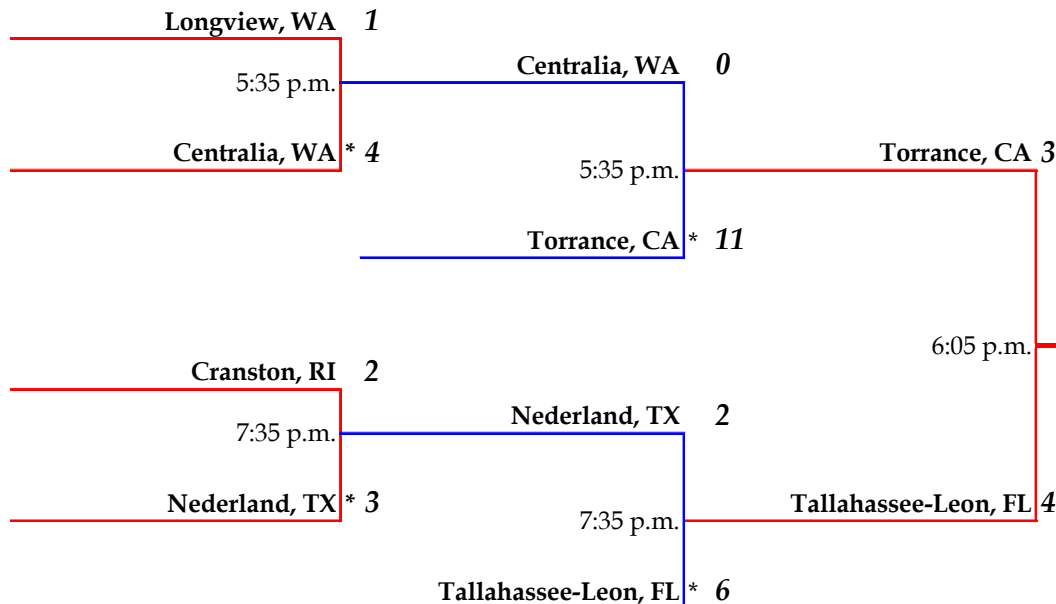

Torrance, CA - **2**
 Game 18 **Appleton, WI**
 8/25 - 2:35 pm
 Appleton, WI* - **5**

South Colonie, NY - **0**
 Game 19 **Centralia, WA**
 8/25 - 5:35 pm
 Centralia, WA* - **10**

Kelso, WA - **3**
 Game 20 **Tallahassee-Leon, FL**
 8/25 - 7:35 pm
 Tallahassee-Leon, FL* - **7**

| American Division | | | | | | |
|-------------------|------|------|------|------|------|------------|
| | 8/21 | 8/22 | 8/23 | 8/24 | 8/25 | Total |
| | W | L | W | L | W | L |
| Appleton, WI | | 0 1 | 0 1 | 0 1 | 1 0 | 1 3 |
| West Fargo, ND | 0 1 | | 1 0 | 0 1 | 0 1 | 1 3 |
| Nederland, TX | 0 1 | 1 0 | 1 0 | | 1 0 | 3 1 |
| Torrance, CA | 1 0 | 1 0 | | 1 0 | 0 1 | 3 1 |
| Longview, WA | 1 0 | 0 1 | 0 1 | 1 0 | | 2 2 |

| National Division | | | | | | |
|----------------------|------|------|------|------|------|------------|
| | 8/21 | 8/22 | 8/23 | 8/24 | 8/25 | Total |
| | W | L | W | L | W | L |
| Cranston, RI | 1 0 | 0 1 | 1 0 | 0 1 | | 2 2 |
| South Colonie, NY | | 0 1 | 0 1 | 0 1 | 0 1 | 0 4 |
| Tallahassee-Leon, FL | 1 0 | 1 0 | | 1 0 | 1 0 | 4 0 |
| Centralia, WA | 0 1 | 1 0 | 1 0 | | 1 0 | 3 1 |
| Kelso, WA | 0 1 | | 0 1 | 1 0 | 0 1 | 1 3 |

* Indicates Home Team

Single Elimination Bracket

Wednesday
August 26

Thursday
August 27

Friday
August 28

Tallahassee-Leon, FL
 World Series Champion

* Indicates Home Team
 1st Base Dugout - HOME
 For Championship game,
 higher seed is home team
 If seeds are equal, coin toss