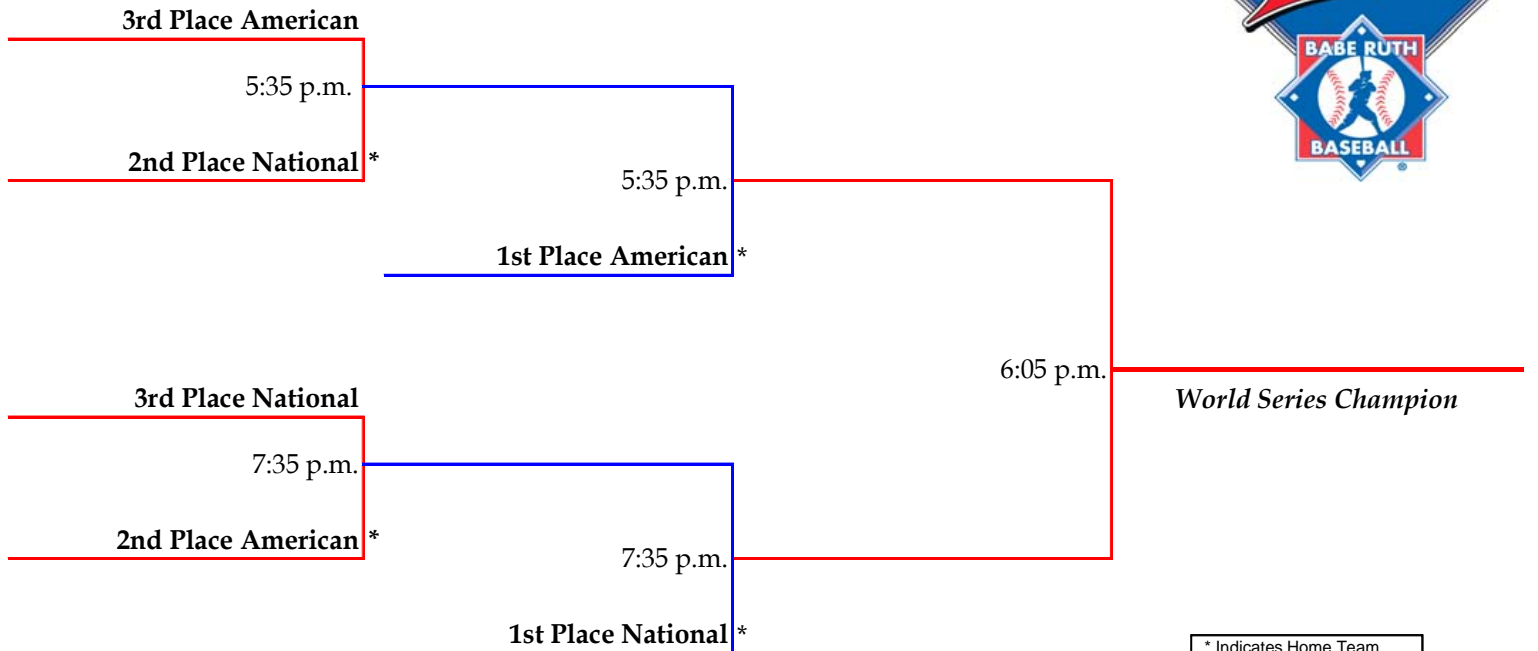

2009 Babe Ruth Baseball 13-15 World Series

Hosted by: Longview, Washington

American Division

Ohio Valley Midwest Plains
 Southwest Pacific Southwest
 Co-Host: Longview, Washington

National Division

New England Southeast
 Middle Atlantic Pacific Northwest
 Co-Host: Kelso, Washington

Evening of Champions ~ Thursday, August 20th ~ 5:00 p.m. ~ David Story Field

Opening Ceremonies ~ Thursday, August 20th ~ 7:30 p.m. ~ David Story Field

Pool Play

Game #	Date	Away	Home	Time	Game #	Date	Away	Home	Time
1	21-Aug	Pacific Northwest	Southeast	12:05 PM	11	23-Aug	Longview WA	Southwest	5:35 PM
2	21-Aug	Pacific Southwest	Southwest	2:35 PM	12	23-Aug	Ohio Valley	Midwest Plains	7:35 PM
3	21-Aug	New England	Kelso WA	5:35 PM	13	24-Aug	Southeast	New England	12:05 PM
4	21-Aug	Midwest Plains	Longview WA	7:35 PM	14	24-Aug	Midwest Plains	Pacific Southwest	2:35 PM
5	22-Aug	Southwest	Ohio Valley	12:05 PM	15	24-Aug	Ohio Valley	Longview WA	5:35 PM
6	22-Aug	Southeast	New England	2:35 PM	16	24-Aug	Kelso WA	Middle Atlantic	7:35 PM
7	22-Aug	Middle Atlantic	Pacific Northwest	5:35 PM	17	25-Aug	Southwest	Midwest Plains	12:05 PM
8	22-Aug	Longview WA	Pacific Southwest	7:35 PM	18	25-Aug	Pacific Southwest	Ohio Valley	2:35 PM
9	23-Aug	New England	Middle Atlantic	12:05 PM	19	25-Aug	Middle Atlantic	Pacific Northwest	5:35 PM
10	23-Aug	Pacific Northwest	Kelso WA	2:35 PM	20	25-Aug	Kelso WA	Southeast	7:35 PM

Single Elimination Bracket

Wednesday
August 26

Thursday
August 27

Friday
August 28

* Indicates Home Team
 1st Base Dugout - HOME
 For Championship game,
 higher seed is home team
 If seeds are equal, coin toss