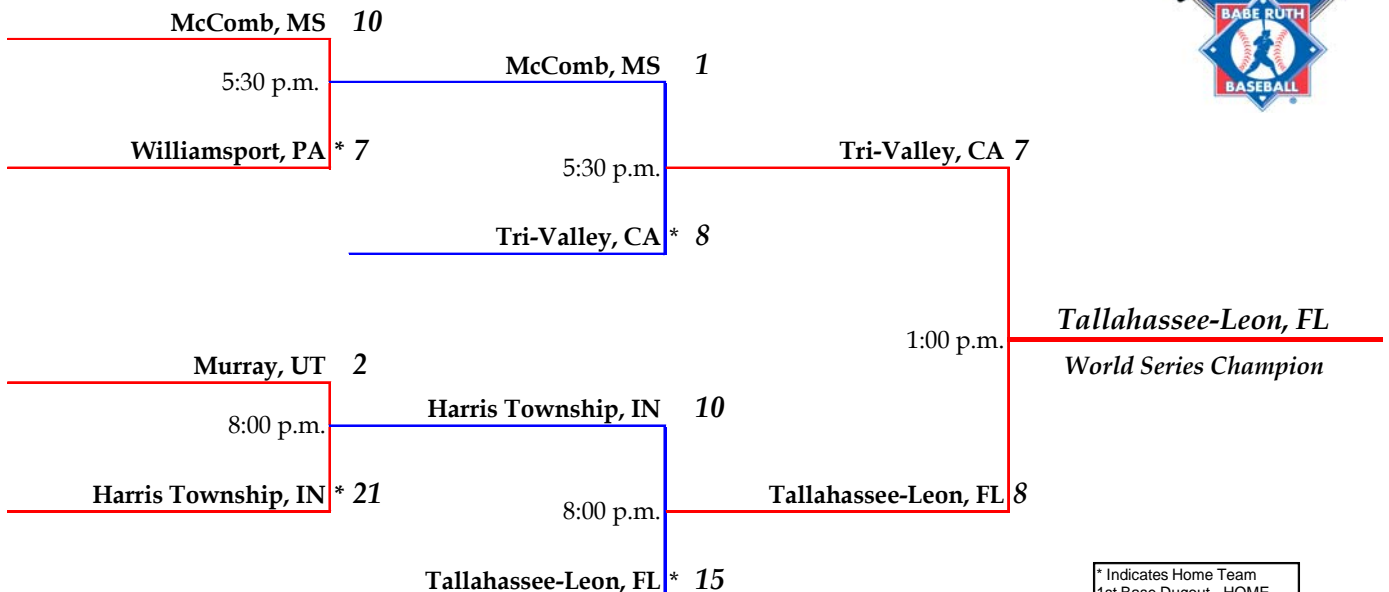

Tallahassee-Leon, FL - **10**
Game 6
8/23 - 2:00 pm
Kennewick, WA* - **1**

Sikeston, MO - **7**
Game 7
8/23 - 5:30 pm
Murray, UT* - **8**

Harris Township, IN - **6**
Game 8
8/23 - 8:00 pm
Taylorsville, UT* - **2**

Sikeston, MO - **1**
Game 9
8/24 - 11:30 am
Tallahassee-Leon, FL* - **17**

McComb, MS - **10**
Game 10
8/24 - 2:00 pm
Leominster, MA* - **6**

Tri-Valley, CA - **13**
Game 11
8/24 - 5:30 pm
Taylorsville, UT* - **4**

Williamsport, PA - **11**
Game 12
8/24 - 8:00 pm
Kennewick, WA* - **0**

Tri-Valley, CA - **5**
Game 13
8/25 - 11:30 am
Harris Township, IN* - **3**

Kennewick, WA - **18**
Game 14
8/25 - 2:00 pm
Sikeston, MO* - **2**

Murray, UT - **4**
Game 15
8/25 - 5:30 pm
Williamsport, PA* - **14**

Taylorsville, UT - **16**
Game 16
8/25 - 8:00 pm
Leominster, MA* - **12**

Leominster, MA - **0**
Game 17
8/26 - 11:30 am
Tri-Valley, CA* - **10**

Harris Township, IN - **12**
Game 18
8/26 - 2:00 pm
McComb, MS* - **8**

Kennewick, WA - **7**
Game 19
8/26 - 5:30 pm
Murray, UT* - **8**

Tallahassee-Leon, FL - **7**
Game 20
8/26 - 8:00 pm
Williamsport, PA* - **5**

American Division												
	8/22		8/23		8/24		8/25		8/26		Total	
	W	L	W	L	W	L	W	L	W	L	W	L
Williamsport, PA	1	0			1	0	1	0	0	1	3	1
Tallahassee-Leon, FL	1	0	1	0	1	0			1	0	4	0
Sikeston, MO	0	1	0	1	0	1	0	1			0	4
Kennewick, WA				0	1	0	1	1	0	0	1	3
Murray, UT	0	1	1	0			0	1	1	0	2	2

National Division												
	8/22		8/23		8/24		8/25		8/26		Total	
	W	L	W	L	W	L	W	L	W	L	W	L
Leominster, MA	0	1			0	1	0	1	0	1	0	4
Harris Township, IN	1	0	1	0			0	1	1	0	3	1
McComb, MS	1	0	0	1	1	0			0	1	2	2
Tri-Valley, CA				1	0	1	0	1	0	1	0	4
Taylorsville, UT	0	1	0	1	0	1	1	0			1	3

* Indicates Home Team

Single Elimination Bracket

Thursday
August 27

Friday
August 28

Saturday
August 29

* Indicates Home Team
1st Base Dugout - HOME
For Championship game,
higher seed is home team
If seeds are equal, coin toss