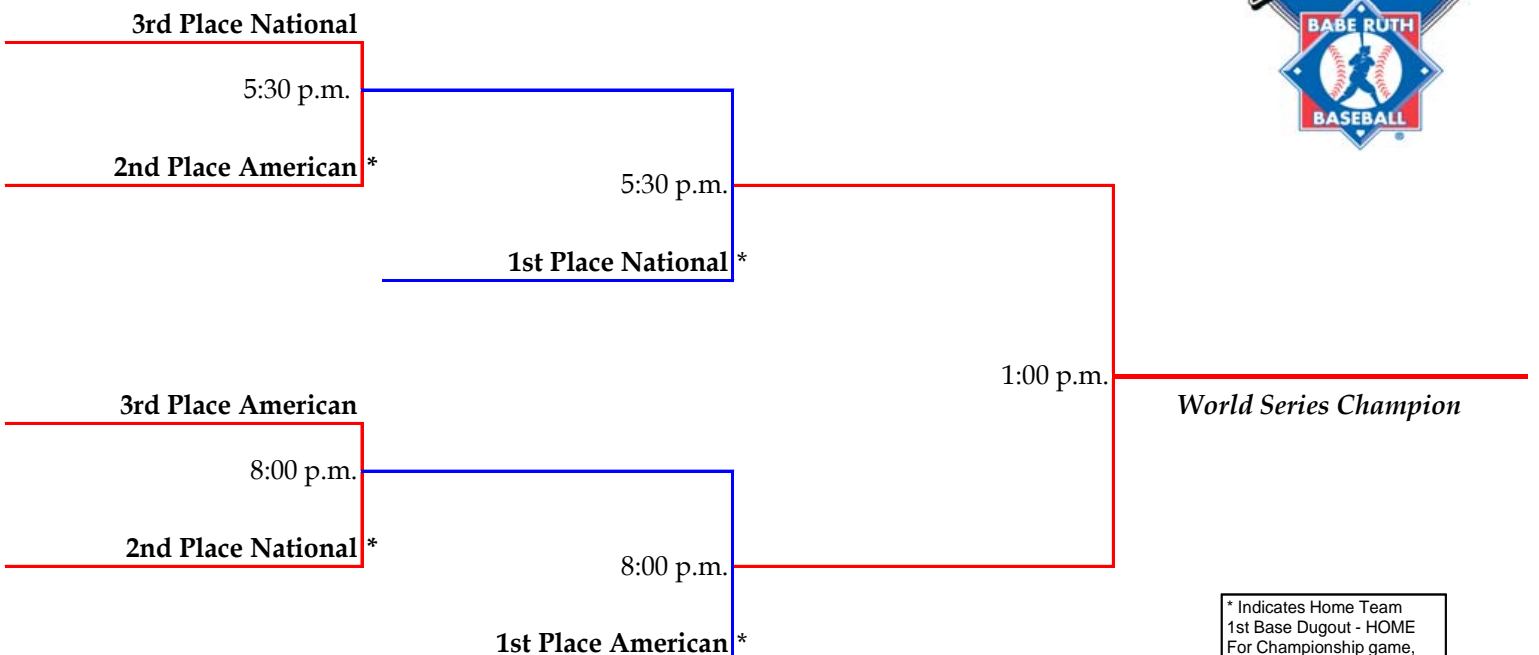

2009 Babe Ruth Baseball 13-Year-Old World Series

Hosted by: Murray, Utah

American Division	
Middle Atlantic	Midwest Plains
Southeast	Pacific Northwest
Host: Murray, Utah	

National Division	
New England	Southwest
Ohio Valley	Pacific Southwest
State Champion: Utah	

Banquet of Champions ~ August 21st ~ 6:30 p.m. ~ Murray Park Recreation Center

Opening Ceremonies ~ August 22nd ~ 6:00 p.m. ~ Ken Price Field

Pool Play

Game #	Date	Away	Home	Time	Game #	Date	Away	Home	Time
1	22-Aug	New England	Ohio Valley	10:00 AM	11	24-Aug	Pacific Southwest	Utah State Champion	5:30 PM
2	22-Aug	Middle Atlantic	Midwest Plains	12:30 PM	12	24-Aug	Middle Atlantic	Pacific Northwest	8:00 PM
3	22-Aug	Utah State Champion	Southwest	3:00 PM	13	25-Aug	Pacific Southwest	Ohio Valley	11:30 AM
4	22-Aug	Murray Utah	Southeast	8:00 PM	14	25-Aug	Pacific Northwest	Midwest Plains	2:00 PM
5	23-Aug	Southwest	Pacific Southwest	11:30 AM	15	25-Aug	Murray Utah	Middle Atlantic	5:30 PM
6	23-Aug	Southeast	Pacific Northwest	2:00 PM	16	25-Aug	Utah State Champion	New England	8:00 PM
7	23-Aug	Midwest Plains	Murray Utah	5:30 PM	17	26-Aug	New England	Pacific Southwest	11:30 AM
8	23-Aug	Ohio Valley	Utah State Champion	8:00 PM	18	26-Aug	Ohio Valley	Southwest	2:00 PM
9	24-Aug	Midwest Plains	Southeast	11:30 AM	19	26-Aug	Pacific Northwest	Murray Utah	5:30 PM
10	24-Aug	Southwest	New England	2:00 PM	20	26-Aug	Southeast	Middle Atlantic	8:00 PM

Single Elimination Bracket

Thursday
August 27

Friday
August 28

Saturday
August 29

* Indicates Home Team
1st Base Dugout - HOME
For Championship game,
higher seed is home team
If seeds are equal, coin toss