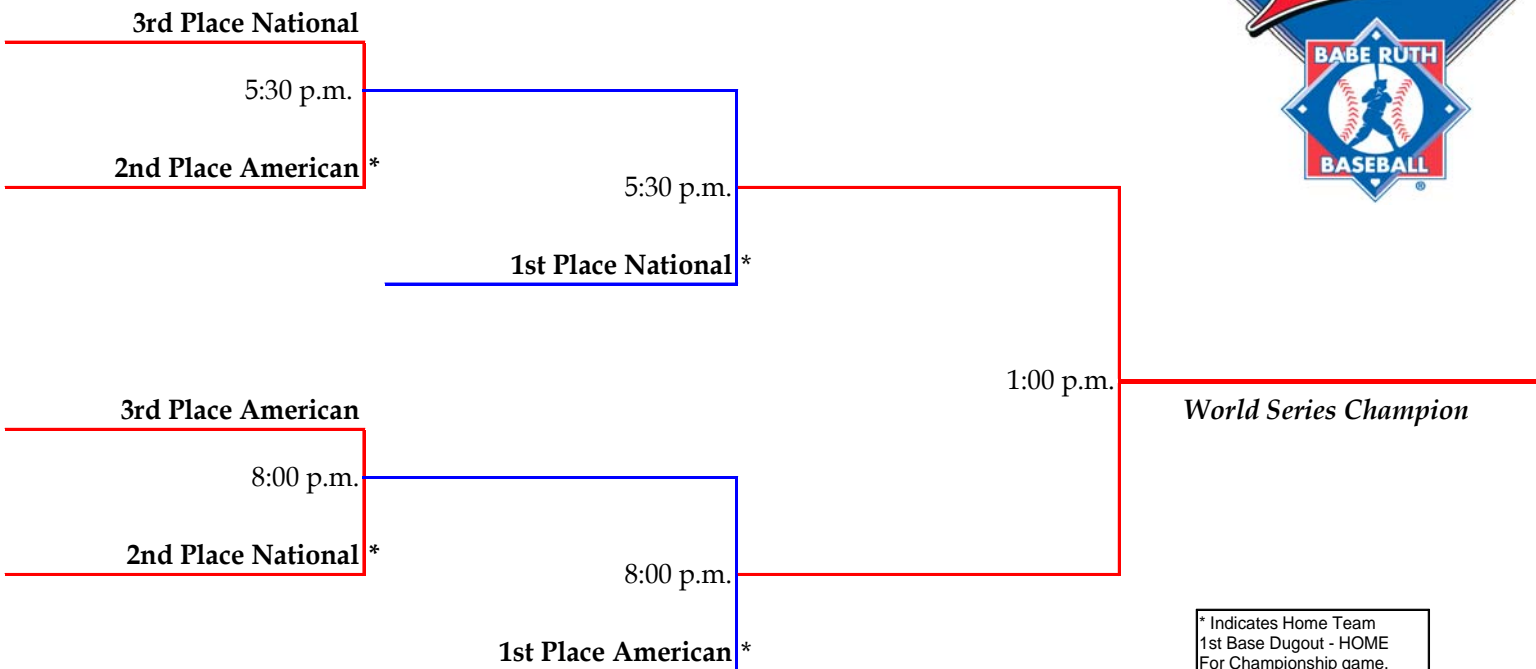

# 2009 Babe Ruth Baseball 14-Year-Old World Series

Hosted by: Appleton, Wisconsin

<b>American Division</b>	
<b>Middle Atlantic</b>	<b>Ohio Valley</b>
<b>Southeast</b>	<b>Pacific Southwest</b>
<b>State Champion: Wisconsin</b>	

<b>National Division</b>	
<b>New England</b>	<b>Southwest</b>
<b>Midwest Plains</b>	<b>Pacific Northwest</b>
<b>Host: Appleton, Wisconsin</b>	

Banquet of Champions ~ Friday, August 21st ~ 7:00 p.m. ~ Radisson Paper Valley

Opening Ceremonies ~ Saturday, August 22nd ~ 7:00 p.m. ~ Rodriguez Field

Pool Play									
Game #	Date	Away	Home	Time	Game #	Date	Away	Home	Time
1	22-Aug	Pacific Northwest	Southwest	12:00 PM	11	24-Aug	Appleton, WI	Midwest Plains	5:30 PM
2	22-Aug	Pacific Southwest	Middle Atlantic	2:30 PM	12	24-Aug	Pacific Northwest	New England	8:00 PM
3	22-Aug	WI State Champion	Ohio Valley	5:30 PM	13	25-Aug	Southwest	Midwest Plains	11:00 AM
4	22-Aug	New England	Appleton, WI	8:00 PM	14	25-Aug	Ohio Valley	Pacific Southwest	1:30 PM
5	23-Aug	Ohio Valley	Southeast	12:00 PM	15	25-Aug	Appleton, WI	Pacific Northwest	5:30 PM
6	23-Aug	Midwest Plains	Pacific Northwest	2:30 PM	16	25-Aug	Southeast	WI State Champion	8:00 PM
7	23-Aug	New England	Southwest	5:30 PM	17	26-Aug	Midwest Plains	New England	11:00 AM
8	23-Aug	Middle Atlantic	WI State Champion	8:00 PM	18	26-Aug	Southeast	Middle Atlantic	1:30 PM
9	24-Aug	Pacific Southwest	Southeast	11:00 AM	19	26-Aug	Southwest	Appleton, WI	5:30 PM
10	24-Aug	Middle Atlantic	Ohio Valley	1:30 PM	20	26-Aug	WI State Champion	Pacific Southwest	8:00 PM

**Single Elimination Bracket**

**Thursday  
August 27**

**Friday  
August 28**

**Saturday  
August 29**

\* Indicates Home Team  
1st Base Dugout - HOME  
For Championship game,  
higher seed is home team  
If seeds are equal, coin toss