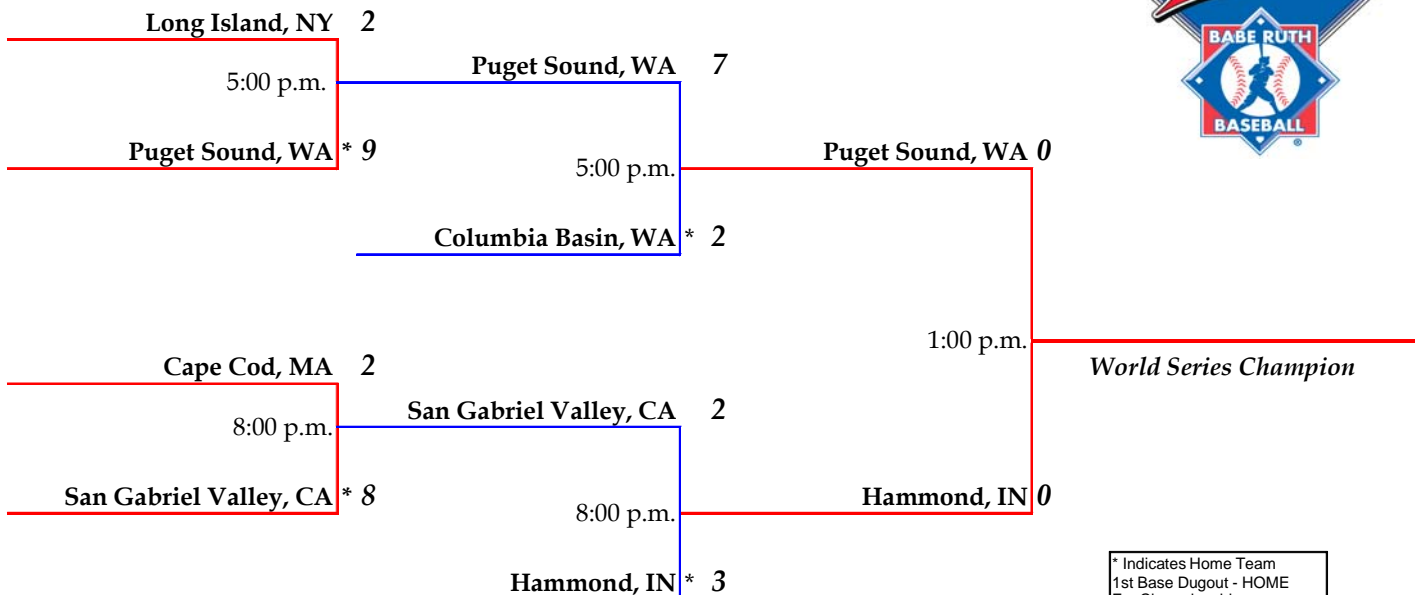

Hammond, IN - 1
Game 18
8/19 - 2:00 pm
Abbeville, LA* - 0
Hammond, IN

Baxter, TN - 2
Game 19
8/19 - 5:00 pm
Long Island, NY* - 4
Long Island, NY

San Gabriel Valley, CA - 2
Game 20
8/19 - 8:00 pm
Columbia Basin, WA* - 9
Columbia Basin, WA

American Division												
	8/15		8/16		8/17		8/18		8/19		Total	
	W	L	W	L	W	L	W	L	W	L	W	L
Long Island, NY	1	0			0	1	0	1	1	0	2	2
Baxter, TN	0	1	0	1			1	0	0	1	1	3
Minnetonka, MN	0	1	0	1	0	1	0	1			0	4
San Gabriel Valley, CA			1	0	1	0	1	0	0	1	3	1
Columbia Basin, WA	1	0	1	0	1	0			1	0	4	0

National Division												
	8/15		8/16		8/17		8/18		8/19		Total	
	W	L	W	L	W	L	W	L	W	L	W	L
Cape Cod, MA	1	0			0	1	0	1	1	0	2	2
Hammond, IN	0	1	1	0	1	0			1	0	3	1
Abbeville, LA	0	1	0	1			1	0	0	1	1	3
Seattle, WA			1	0	0	1	0	1	0	1	1	3
Puget Sound, WA	1	0	0	1	1	0	1	0			3	1

* Indicates Home Team

Single Elimination Bracket

Thursday
August 20

Friday
August 21

Saturday
August 22

* Indicates Home Team
1st Base Dugout - HOME
For Championship game,
higher seed is home team
If seeds are equal, coin toss