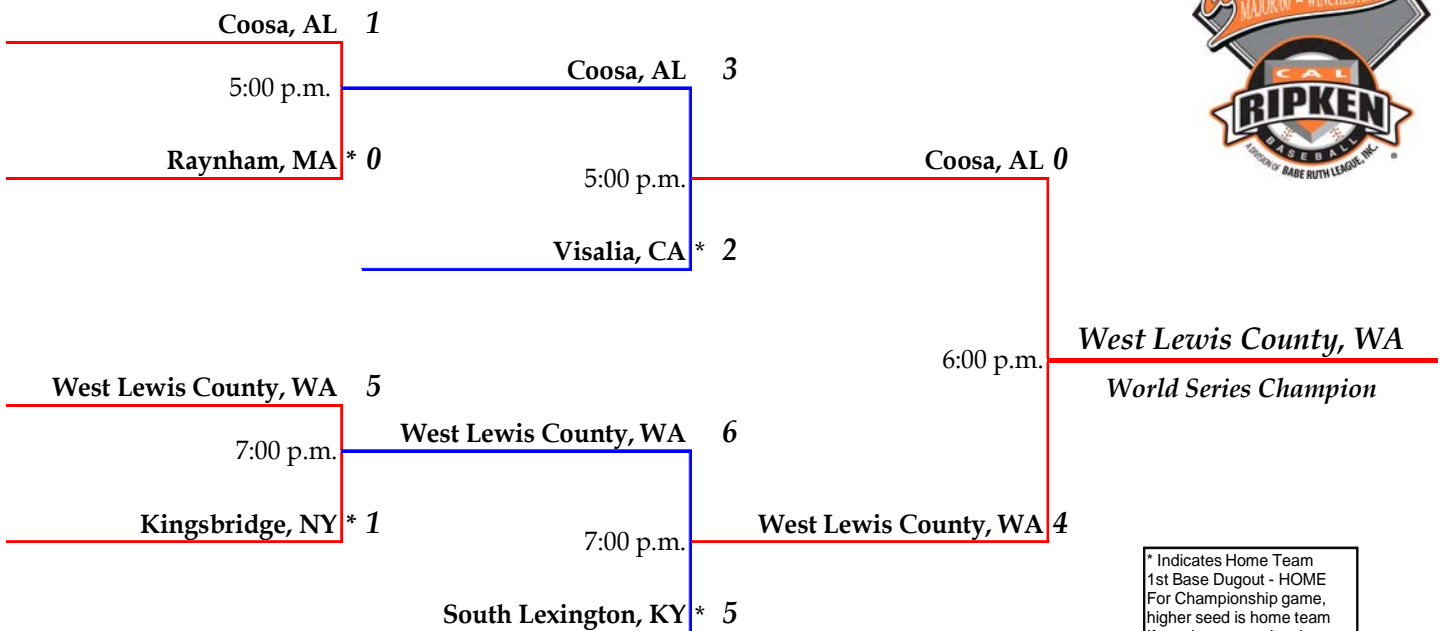

2009 Cal Ripken Major/60 World Series

Hosted by: Winchester, Massachusetts

Burlington, MA - 1 Game 1 8/13 - 11:30 am S Lexington, KY* - 9	S Lexington, KY	Winchester, MA - 1 Game 11 8/15 - 4:30 pm Kingsbridge, NY* - 8	Kingsbridge, NY
Kingsbridge, NY - 12 Game 2 8/13 - 2:00 pm Coosa, LA* - 9	Kingsbridge, NY	Raynham, MA - 13 Game 12 8/15 - 7:00 pm Burlington, MA* - 3	Raynham, MA
Raynham, MA - 9 Game 3 8/13 - 4:30 pm Johnson Cty, AR* - 3	Raynham, MA	Waite Park, MN - 10 Game 13 8/16 - 11:30 am Kingsbridge, NY* - 7	Waite Park, MN
Winchester, MA - 4 Game 4 8/13 - 7:00 pm Waite Park, MN* - 2	Winchester, MA	Johnson Cty, AR - 9 Game 14 8/16 - 2:00 pm Burlington, MA* - 5	Johnson Cty, AR
Johnson Cty, AR - 5 Game 5 8/14 - 11:30 am W Lewis Cty, WA* - 11	W Lewis Cty, WA	W Lewis Cty, WA - 2 Game 15 8/16 - 4:30 pm Raynham, MA* - 7	Raynham, MA
Kingsbridge, NY - 3 Game 6 8/14 - 2:00 pm Visalia, CA* - 12	Visalia, CA	Coosa, AL - 2 Game 16 8/16 - 7:00 pm Visalia, CA* - 3	Visalia, CA
S. Lexington, KY - 13 Game 7 8/14 - 4:30 pm Raynham, MA* - 5	S Lexington, KY	Burlington, MA - 5 Game 17 8/17 - 11:30 am W Lewis Cty, WA* - 1	Burlington, MA
Coosa, AL - 7 Game 8 8/14 - 7:00 pm Winchester, MA* - 3	Coosa, AL	S. Lexington, KY - 6 Game 18 8/17 - 2:00 pm Johnson Cty, AR* - 2	S Lexington, KY
W Lewis Cty, WA - 2 Game 9 8/15 - 11:30 am S Lexington, KY* - 9	S Lexington, KY	Waite Park, MN - 0 Game 19 8/17 - 4:30 pm Coosa, AL* - 6	Coosa, AL
Visalia, CA - 13 Game 10 8/15 - 2:00 pm Waite Park, MN* - 5	Visalia, CA	Visalia, CA - 8 Game 20 8/17 - 7:00 pm Winchester, MA* - 9	Winchester, MA

* Indicates Home Team

Single Elimination Bracket

Tuesday
August 18

Wednesday
August 19

Thursday
August 20

* Indicates Home Team
1st Base Dugout - HOME
For Championship game,
higher seed is home team
If seeds are equal, coin toss