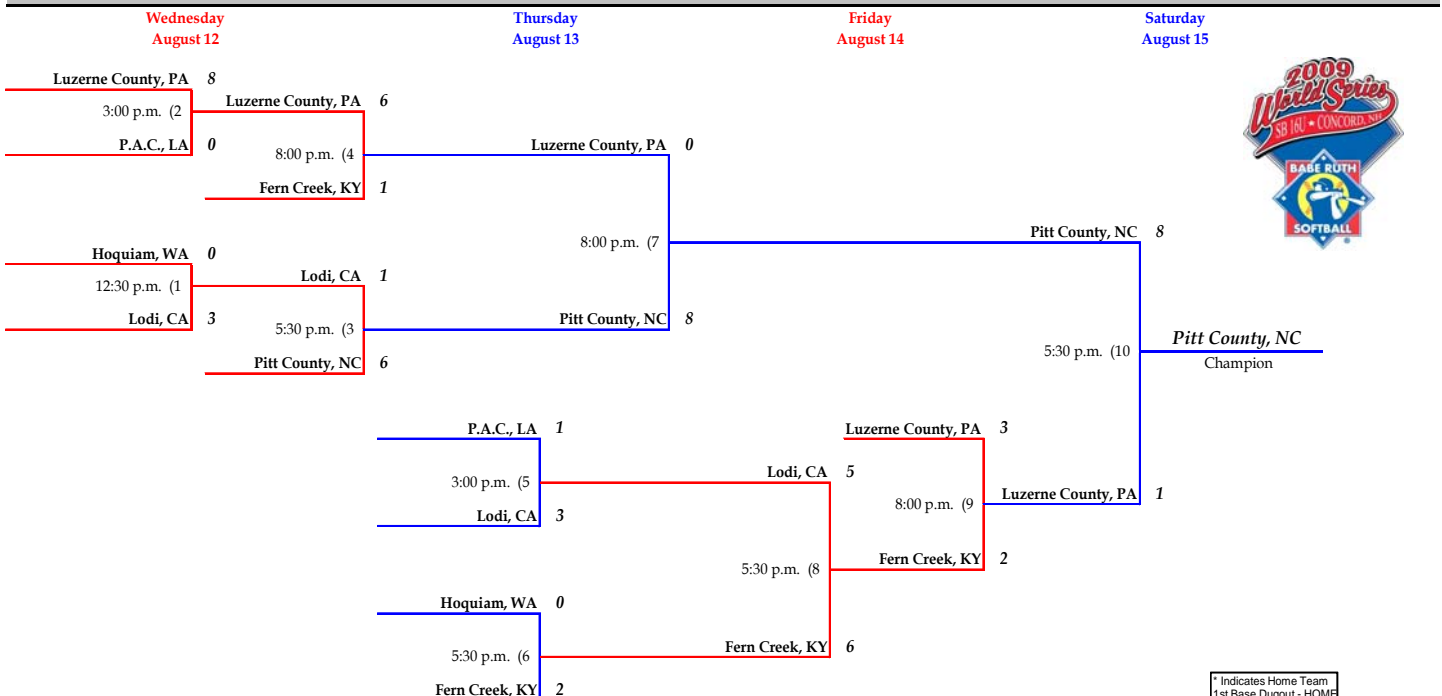

Washington, MO - 0
Game 11 Pitt County, NC
8/10 - 11:30 pm
Pitt County, NC - 4

Hoquiam, WA - 6
Game 4 Hoquiam, WA
8/8 - 6:00 pm
Pittsfield, MA - 1

P.A.C., LA - 2
Game 12 Hoquiam, WA
8/10 - 1:30 pm
Hoquiam, WA - 5

Pitt County, NC - 17
Game 5 Pitt County, NC
8/8 - 8:00 pm
Berlin, NH - 1

Luzerne County, PA - 4
Game 13 Luzerne Cty, PA
8/10 - 3:30 am
Lodi, CA - 1

Lodi, CA - 11
Game 6 Lodi, CA
8/9 - 11:30 am
Washington, MO - 3

Pittsfield, MA - 4
Game 14 Concord, NH
8/10 - 5:30 pm
Concord, NH - 7

Fern Creek, KY - 4
Game 7 Fern Creek, KY
8/9 - 1:30 pm
P.A.C., LA - 0

Berlin, NH - 9
Game 15 Washington, MO
8/10 - 8:00 pm
Washington, MO - 10

Pitt County, NC - 9
Game 8 Pitt County, NC
8/9 - 3:30 pm
Luzerne Cty, PA - 2

Hoquiam, WA - 1
Game 16 Fern Creek, KY
8/11 - 11:30 am
Fern Creek, KY - 2

American Division

	8/8		8/9		8/10		8/11		Total	
	W	L	W	L	W	L	W	L	W	L
Luzerne County, PA	1	0	0	1	1	0	1	0	3	1
Pitt County, NC	1	0	1	0	1	0	1	0	4	0
Washington, MO	0	1	0	1	1	1			1	3
Lodi, CA			2	0	0	1	0	1	2	2
Berlin, NH	0	1	0	1	0	1	0	1	0	4

National Division

	8/8		8/9		8/10		8/11		Total	
	W	L	W	L	W	L	W	L	W	L
Pittsfield, MA	0	2			0	1	1	0	1	3
Fern Creek, KY	1	0	1	0			1	1	3	1
Plantation Athl Club, LA	1	0	0	1	0	1	1	0	2	2
Hoquiam, WA	1	0	0	1	1	0	0	1	2	2
Concord, NH	0	1	1	0	1	0	0	1	2	2

Lodi, CA - 1
Game 17 Pitt County, NC
8/11 - 1:30 pm
Pitt County, NC - 6

P.A.C., LA - 6
Game 19 P.A.C., LA
8/11 - 5:30 pm
Concord, NH - 1

Fern Creek, KY - 1
Game 18 Pittsfield, MA
8/11 - 3:30 pm
Pittsfield, MA - 4

Luzerne Cty, PA - 3
Game 20 Luzerne Cty, PA
8/11 - 8:00 pm
Berlin, NH - 0

Double Elimination Brackets

* Indicates Home Team
1st Base Dugout - HOME