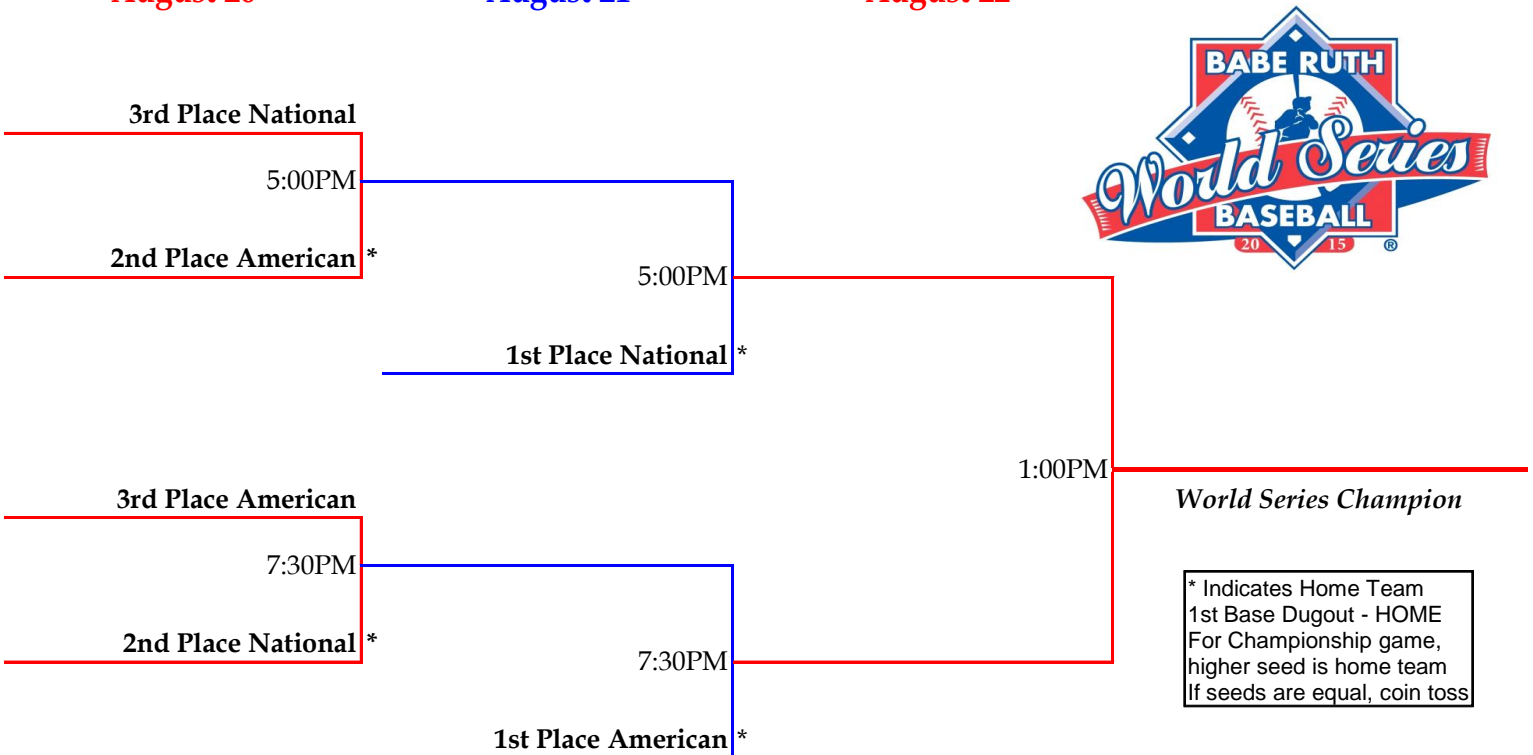

2015 Babe Ruth Baseball 13-Year-Old World Series

Hosted by: Jamestown, New York

American Division

New England
Southeast
Pacific Northwest
Pacific Southwest
State Champion: Western New York

National Division

Middle Atlantic
Ohio Valley
Southwest
Midwest Plains
Host: Jamestown, NY

Skills Competition

Friday, August 14th

Coaches Breakfast ~ Friday, August 14th ~ 8AM ~ Jamestown Elks
Icebreaker Picnic ~ Friday, August 14th ~ Bergman Park
Banquet of Champions ~ Friday, August 14th ~ 6:30PM ~ Jamestown Community College
Opening Ceremonies ~ Saturday, August 15th ~ 7PM ~ Russ Diethrick Park
Parade ~ Saturday, August 15th ~ 9AM

Pool Play

Game #	Date	Away	Home	Time	Game #	Date	Away	Home	Time
1	15-Aug	Pacific Southwest	New England	12:00PM	11	17-Aug	Pacific Southwest	Pacific Northwest	5:00PM
2	15-Aug	Ohio Valley	Middle Atlantic	2:30PM	12	17-Aug	New England	Southeast	7:30PM
3	15-Aug	Southeast	WNY State Champ	5:00PM	13	18-Aug	Southwest	Midwest Plains	12:00PM
4	15-Aug	Southwest	Jamestown, NY	7:30PM	14	18-Aug	Pacific Northwest	Southeast	2:30PM
5	16-Aug	Southeast	Pacific Southwest	12:00PM	15	18-Aug	Middle Atlantic	Jamestown, NY	5:00PM
6	16-Aug	Ohio Valley	Southwest	2:30PM	16	18-Aug	WNY State Champ	New England	7:30PM
7	16-Aug	Jamestown, NY	Midwest Plains	5:00PM	17	19-Aug	New England	Pacific Northwest	12:00PM
8	16-Aug	Pacific Northwest	WNY State Champ	7:30PM	18	19-Aug	Midwest Plains	Middle Atlantic	2:30PM
9	17-Aug	Middle Atlantic	Southwest	12:00PM	19	19-Aug	Jamestown, NY	Ohio Valley	5:00PM
10	17-Aug	Midwest Plains	Ohio Valley	2:30PM	20	19-Aug	WNY State Champ	Pacific Southwest	7:30PM

Single Elimination Bracket

**Thursday
August 20**

**Friday
August 21**

**Saturday
August 22**

* Indicates Home Team
1st Base Dugout - HOME
For Championship game,
higher seed is home team
If seeds are equal, coin toss