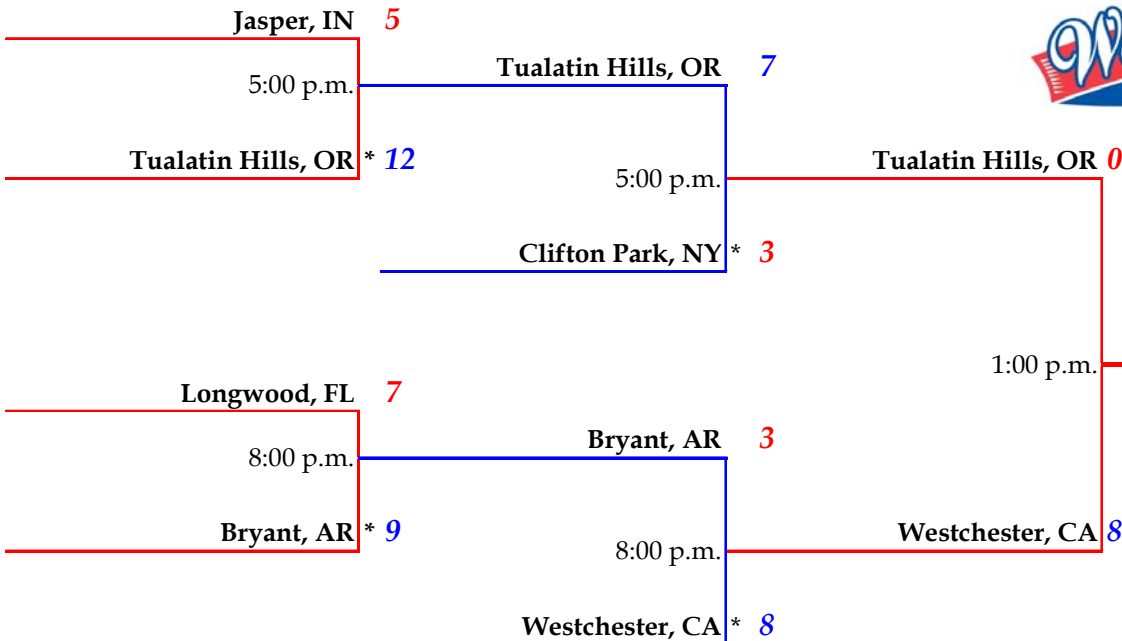

Tualatin Hills, OR	15	Tualatin Hills, OR
11) 8/19 - 5:00pm		
Puget Sound, WA	* 9	
Moses Lake, WA	6	Moses Lake, WA
12) 8/19 - 8:00pm		
Baxter Springs, KS	* 5	
Tualatin Hills, OR	9	Tualatin Hills, OR
13) 8/20 - 11:00am		
Longwood, FL	* 8	
Bryant, AR	21	Bryant, AR
14) 8/20 - 2:00pm		
Baxter Springs, KS	* 4	
Puget Sound, WA	7	Puget Sound, WA
15) 8/20 - 5:00pm		
Manchester, NH	* 4	
Clifton Park, NY	4	Clifton Park, NY
16) 8/20 - 8:00pm		
Moses Lake, WA	* 3	
Manchester, NH	7	Manchester, NH
17) 8/21 - 11:00am		
Tualatin Hills, OR	* 6	
Baxter Springs, KS	0	Clifton Park, NY
18) 8/21 - 2:00pm		
Clifton Park, NY	* 10	
Puget Sound, WA	0	Westchester, CA
19) 8/21 - 5:00pm		
Westchester, CA	* 15	
Moses Lake, WA	6	Jasper, IN
20) 8/21 - 8:00pm		
Jasper, IN	* 9	

American Division						
	8/17	8/18	8/19	8/20	8/21	TOTAL
	W L	W L	W L	W L	W L	W L
Manchester, NH	0 1	0 1		0 1	1 0	1 3
Longwood, FL	1 0	1 0	0 1	0 1		2 2
Tualatin Hills, OR	0 1		1 0	1 0	0 1	2 2
Westchester, CA	1 0	1 0	1 0		1 0	4 0
Puget Sound, WA		0 1	0 1	1 0	0 1	1 3

National Division						
	8/17	8/18	8/19	8/20	8/21	TOTAL
	W L	W L	W L	W L	W L	W L
Clifton Park, NY	1 0	1 0		1 0	1 0	4 0
Jasper, IN	1 0	0 1	0 1		1 0	2 2
Baxter Springs, KS	0 1		0 1	0 1	0 1	0 4
Bryant, AR	0 1	1 0	1 0	1 0		3 1
Moses Lake, WA		0 1	1 0	0 1	0 1	1 3

* Indicates Home Team

Single Elimination Bracket

Thursday
August 22

Friday
August 23

Saturday
August 24

* Indicates Home Team
1st Base Dugout - HOME
For Championship game,
higher seed is home team
If seeds are equal, coin toss