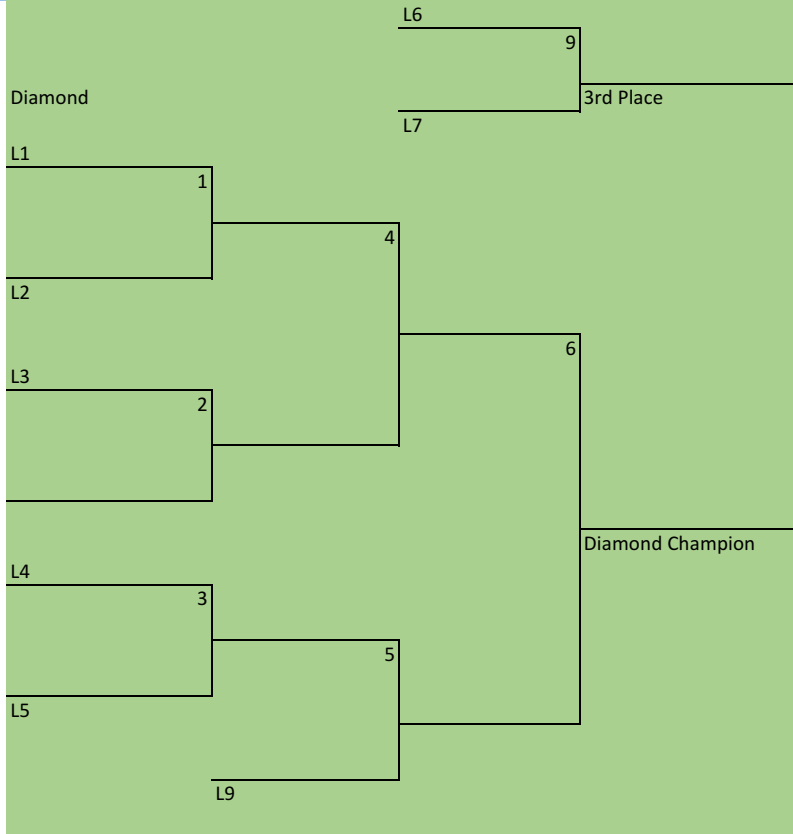

WS Game 1	Field 6	9:00	Mon
WS Game 2	Field 7	9:00	Mon
WS Game 3	Field 6	10:30	Mon
WS Game 4	Field 7	10:30	Mon
WS Game 5	Field 6	12:00	Mon
WS Game 6	Field 7	3:00	Mon
WS Game 7	Field 6	3:00	Mon
WS Game 8	Field 7	6:00	Tue
WS 3rd Place	Field 6	11:00	Tue

Diamond 1	Field 6	8:00	Tue
Diamond 2	Field 7	8:00	Tue
Diamond 3	Field 6	9:30	Tue
Diamond 4	Field 7	9:30	Tue
Diamond 5	Field 6	2:00	Tue
Diamond 6	Field 7	4:00	Tue

Champion

3rd Place

Diamond Champion