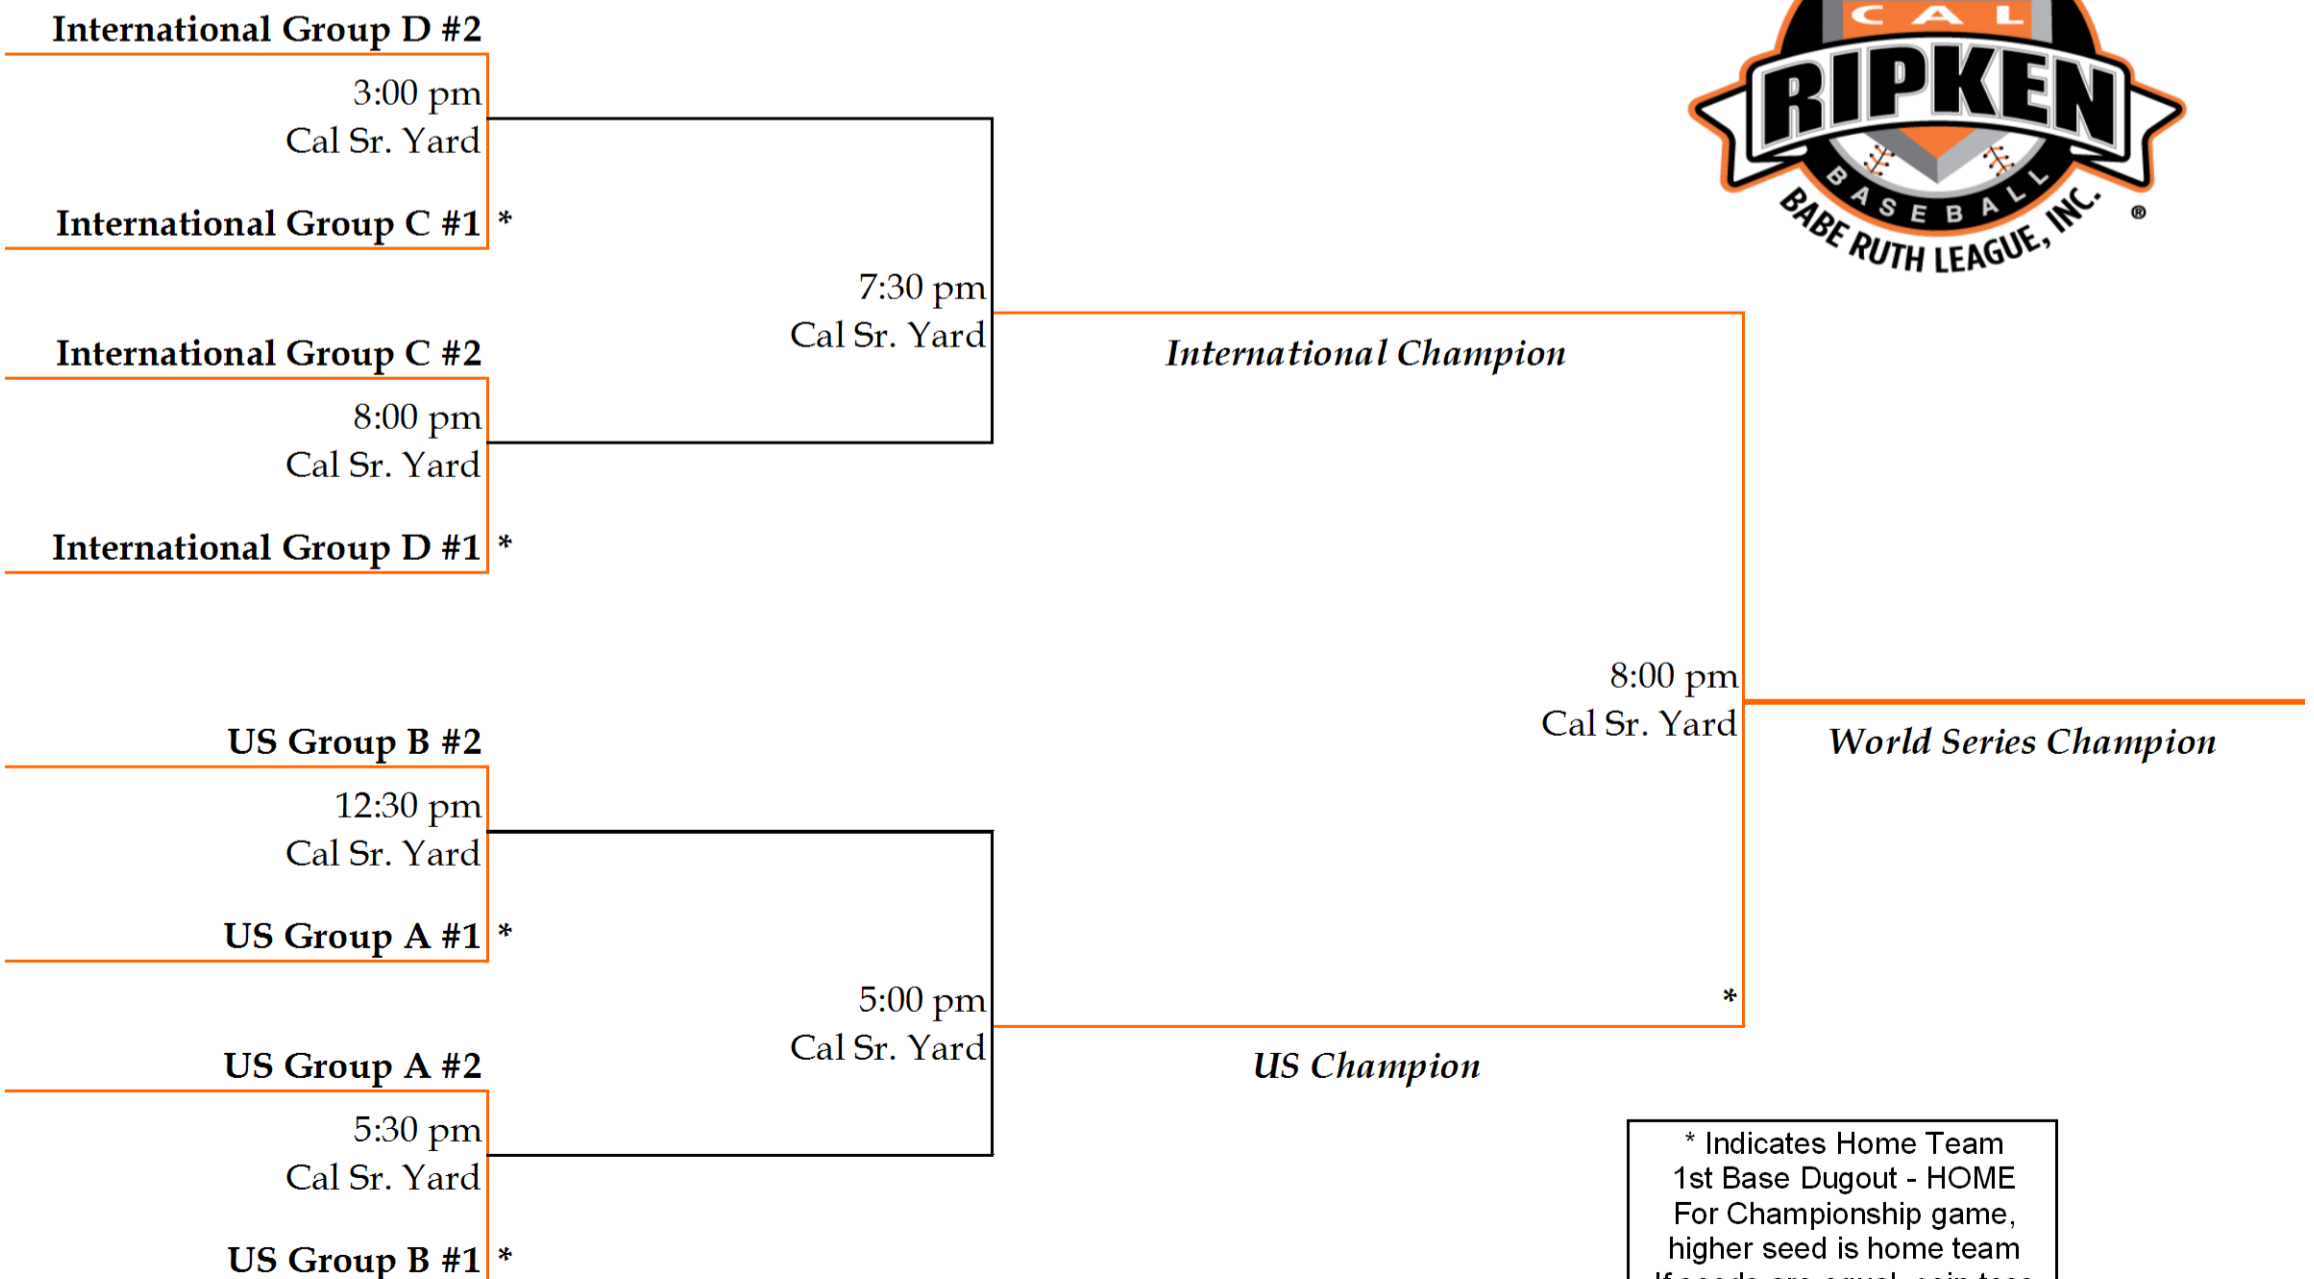

Single Elimination Bracket

Thursday
August 4

Friday
August 5

Saturday
August 6

* Indicates Home Team
1st Base Dugout - HOME
For Championship game,
higher seed is home team
If seeds are equal, coin toss