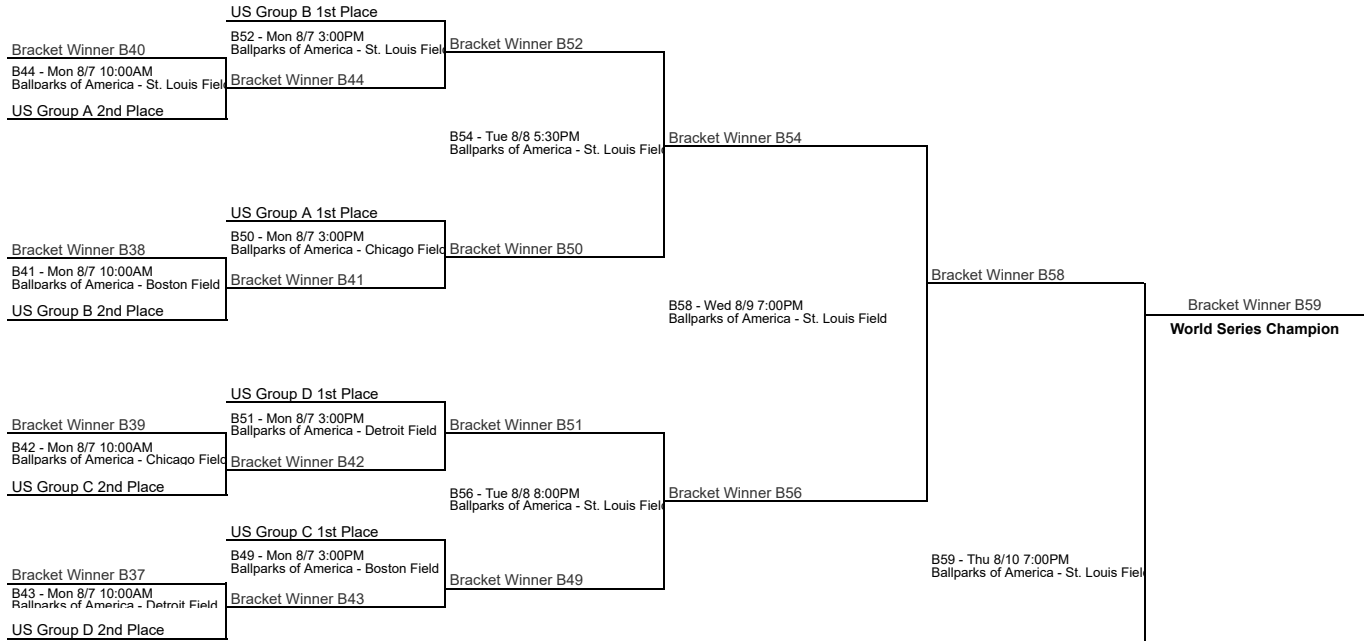

Cal Ripken Major70 World Series

US Bracket

International Bracket