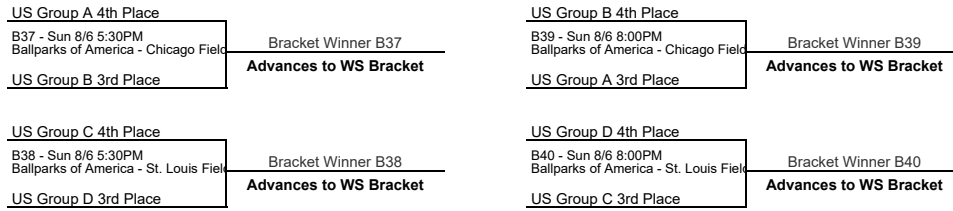

Cal Ripken Major70 World Series